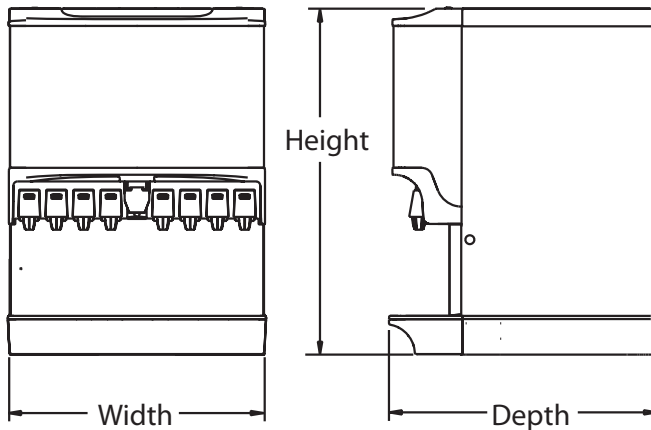

### Specifications

	SV-200	SV-250
Standard Features	Lighted merchandiser, icepic graphics, key switch, leg kit, and drain kit.	
Approx. Shipping Weights	304 lbs. / 138 kgs.	335 lbs. / 152 kgs.
Approx. Countertop Weight (w/o ice)	235 lbs. / 107 kgs.	260 lbs. / 118 kgs.
Ice Storage Capacity	Up to 200 lbs. / 91 kgs.	Up to 250 lbs. / 114 kgs.
Electrical Requirements	Dispenser: 120V/60Hz/2.8FLA.	
Drain	Single 0.75" (1.91 cm) PVC (N.P.T.) drain fitting extends from drain pan. Units can be drained from the bottom or back of unit.	
Number of Valves	8 or 10	
Ice Machine Compatibility	Manual fill or top-mount with compatible ice machines. Contact MBE for adapter kit requirements for top-mounted ice machine applications.	
Manifold	8 valve 3-1-1-2 / 10 valve 3-1-2-1-3	
Options	Flomatic beverage valves. Both Flomatic 424 and 464 available in sanitary lever, push button, portion control, and autofill valve. Other valves available. Contact MBE for details. Other options: regulators, installation kits, and side splash panels, Americans with Disabilities Act (ADA) compliant selection touchpads.	

	SV-200	SV-250
Width	30.00"	30.00"
	76.20 cm	76.20 cm
Depth	31.13"	31.13"
	79.07 cm	79.07 cm
Height*	34.88"	40.88"
	88.60 cm	103.80 cm

\*Height dimension without full lid.  
Add 0.50" (1.27 cm) for full lid.