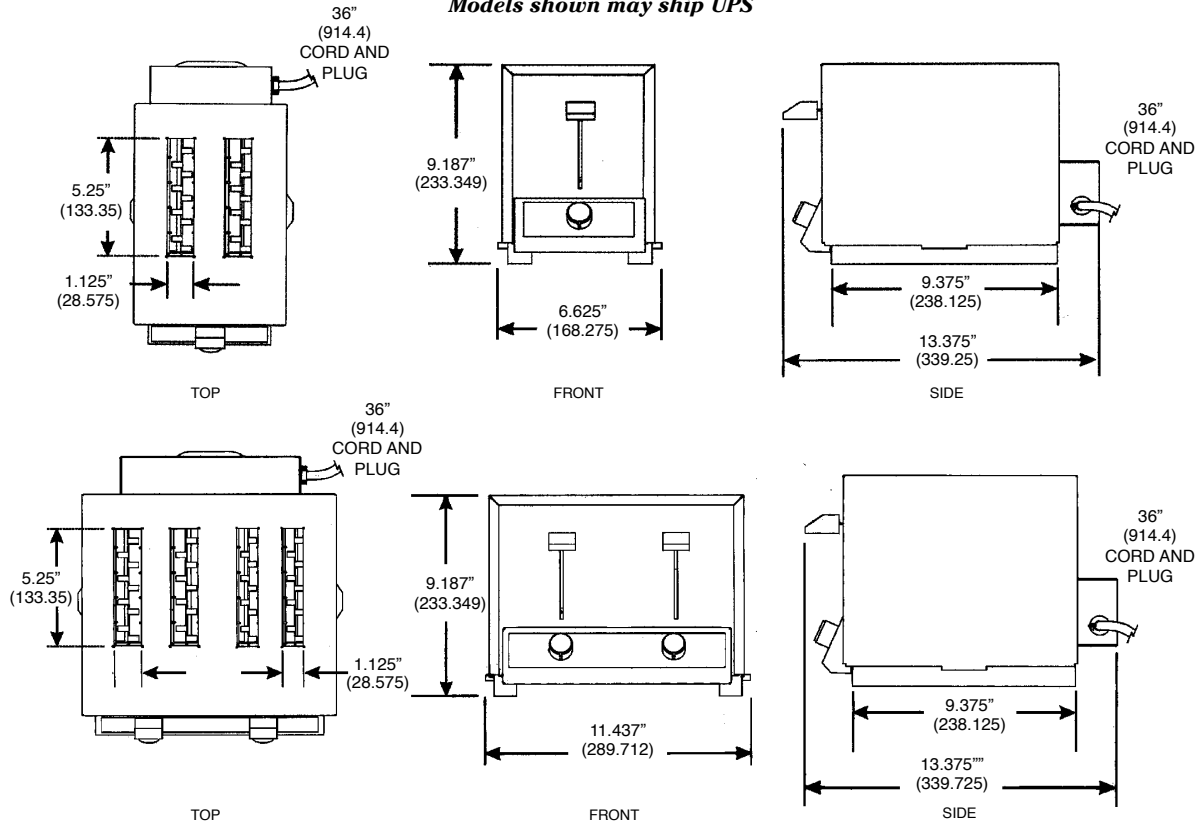

Each slot is:

1-1/8" (28.6mm) Wide x

5-1/4" (133mm) Long

Each toasting chamber is equipped with oven guide wires, and lowering rack.

Construction:

Construction is of formed and welded sheet steel. Finish is brushed stainless steel with a bright anneal (mirrored) finish on the front panel. A front pullout crumb tray is provided for easy cleaning.

Solid-State Pop-Up Toasters • Bread & Texas Toast Toasters

Models shown may ship UPS

	TWO SLOT		FOUR SLOT			
Model Number	TP209	TP224	TP409	TP4C09	TP424	TP430
Slots	2	2	4	4	4	4
Slices per Hour	150	150	250	250	250/300	250/300
Supply (1 phase)	120 V	208/240 V	120 V	120 V	208/240 V	208 V
Current Draw	9.0 A	4.8/5.4 A	18.3 A	18.3 A	9.6/10.8 A	12.5 A
Rated Heat Input	1.1 KW	1.0/1.3 KW	2.2 KW	2.2 KW	2.0/2.6 KW	2.6 KW
Factory Installed Cord & Plug	NEMA 5-15P	NEMA 6-15P	NEMA 5-20P	NEMA 5-30P	NEMA 6-15P	(Canada) NEMA 6-20P
Slot Width	1-1/8"	1-1/8"	1-1/8"	1-1/8"	1-1/8"	1-1/8"
Slot Depth	5-1/4"	5-1/4"	5-1/4"	5-1/4"	5-1/4"	5-1/4"
Width	6-5/8"	6-5/8"	11-7/16"	11-7/16"	11-7/16"	11-7/16"
Depth	13-3/8"	13-3/8"	13-3/8"	13-3/8"	13-3/8"	13-3/8"
Height	9-3/16"	9-3/16"	9-3/16"	9-3/16"	9-3/16"	9-3/16"
Ship Weight	12.3 lbs.	12.3 lbs.	21 lbs.	21 lbs.	21 lbs.	21 lbs.