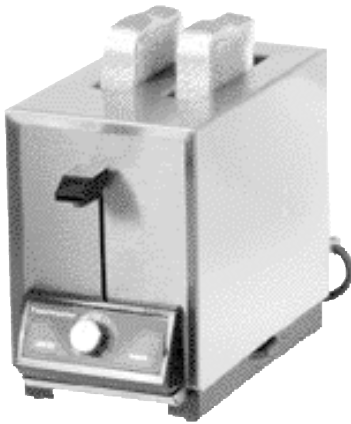

Foodservice Equipment

Job _____ Item# _____

Solid-State Pop-Up Toasters Bread & Texas Toast Toasters

TP209, TP224, TP409, TP4C09, TP424, TP430

TP209/224

TP409/424/430

Models shown may ship UPS

Heating:

Insulated ceramic etched foil heaters are installed on both sides of each toasting chamber.

Controls:

Each two-slot section is controlled by a lever operated mechanism, it is equipped with color selector knob coupled with solid state controls having temperature and voltage compensators. When operating lever is depressed, bread racks are lowered, and elements are energized simultaneously. At the end of the toasting cycle, elements are de-energized, and bread racks are automatically raised by a coil spring

Commercial electronic pop-up food toasters are designed to uniformly toast bread, frozen waffles and many other foods consistently.

General Information:

Commercial two and four slot pop-up type bread toaster has toasting slots in the top.

Model TP Series Toasters Feature:

- Solid state timer control(s)
- Electrical heating elements that provide uniform heat and even toasting
- Operating lever(s) and color selection knob(s)
- Removable crumb tray