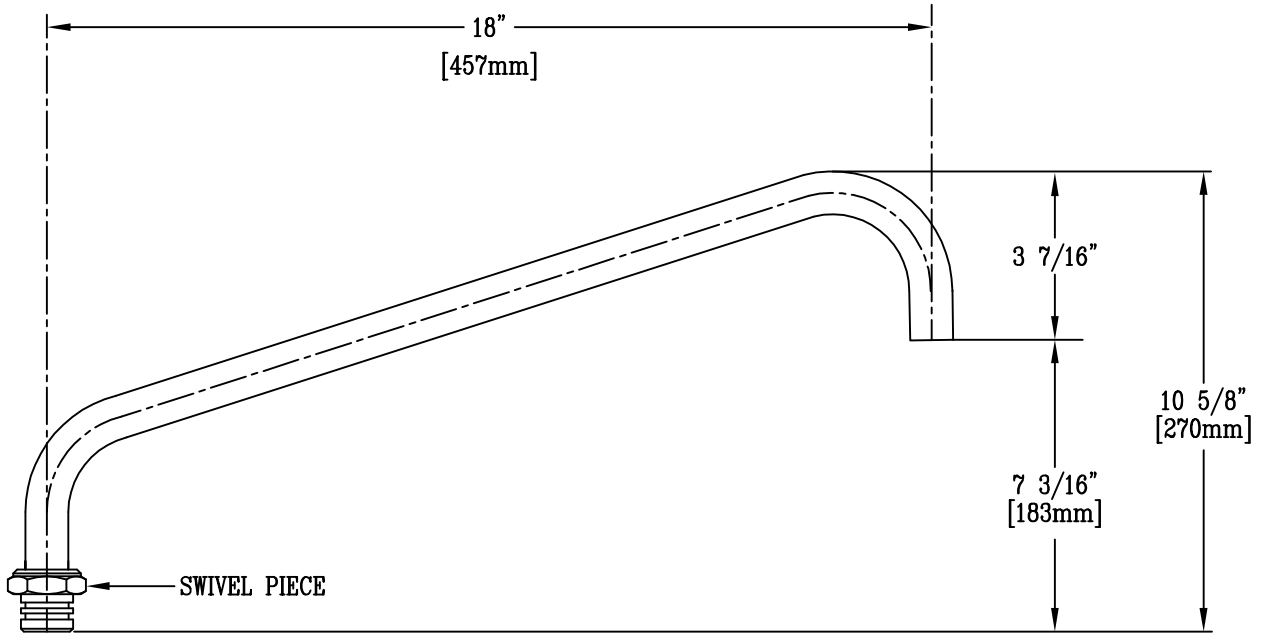

Product Description:
 "BIG-FLO" SPOUT:
 115X BIG-FLO 18" SWING NOZZLE, PLAIN END OUTLET
 FOR USE WITH B-0290 SERIES FAUCETS

Drawn:

WJS

Checked

ARD

Scale:

1 : 4

Approved