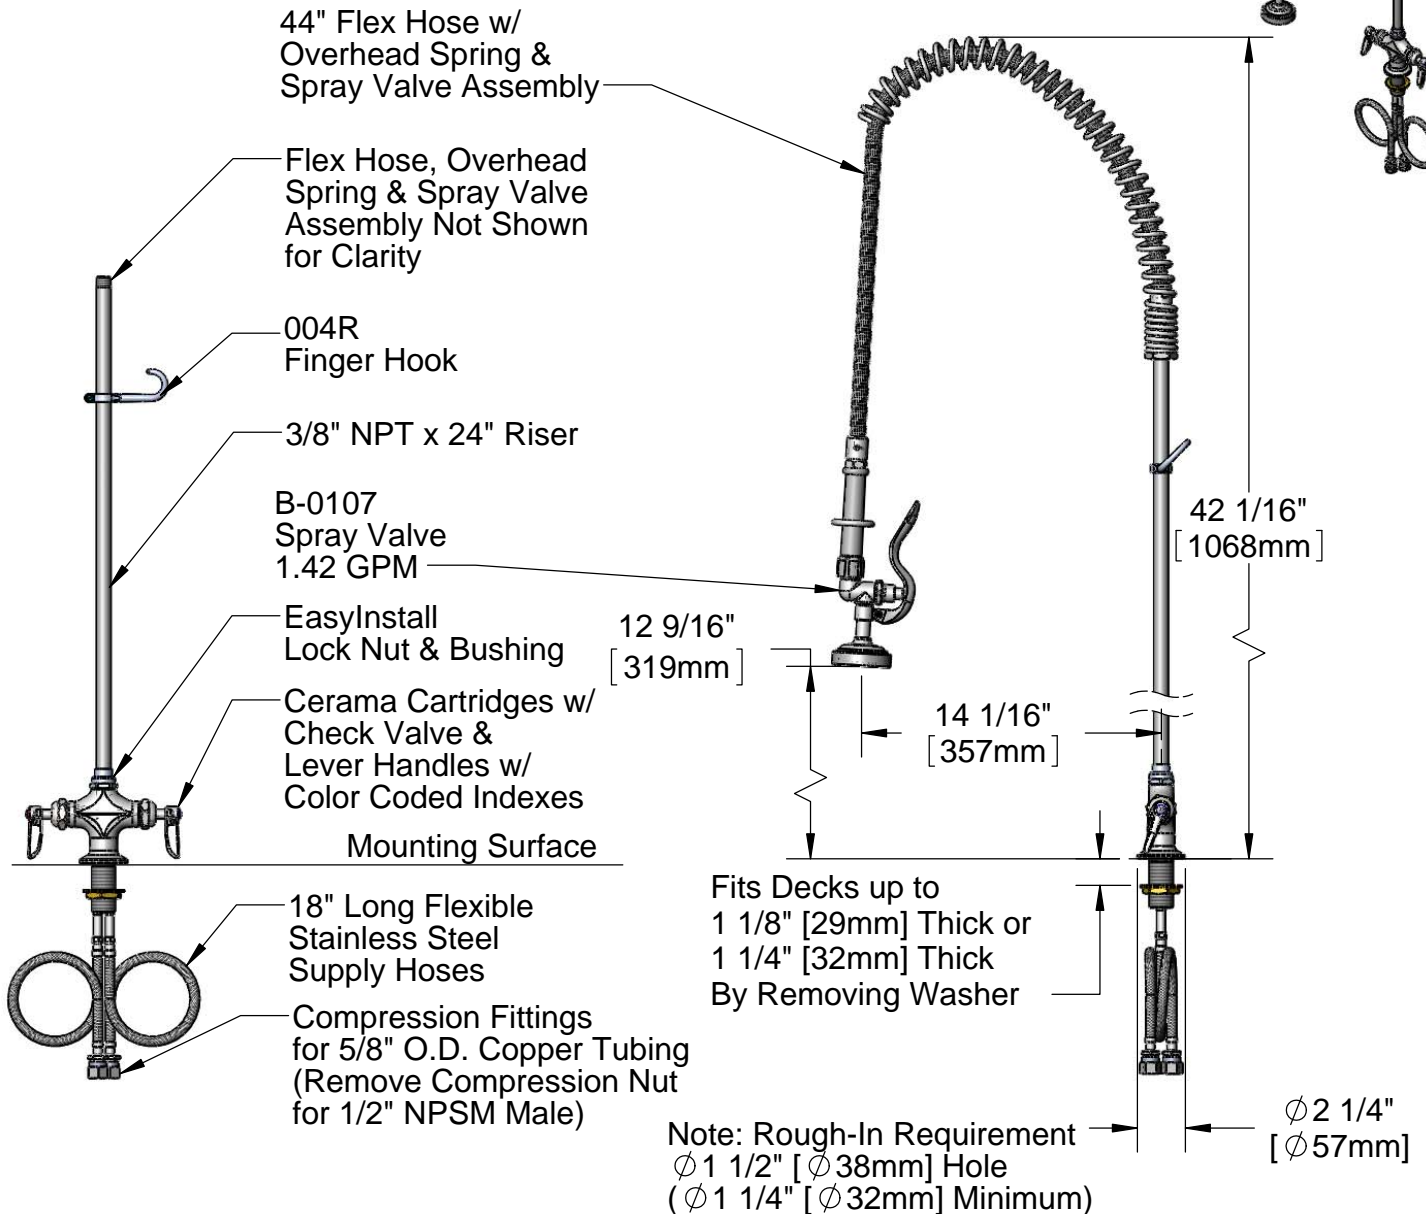

This Space for Architect/Engineer Approval

Job Name _____ Date _____

Model Specified _____ Quantity _____

Customer/Wholesaler _____

Contractor _____

Architect/Engineer _____

EPAct 2005 Compliant

Product Specifications:
EasyInstall Pre-Rinse Unit:
Single Deck Mount Faucet, Ceramas, Flex Supply Hoses,
24" Riser, Overhead Spring, 44" Flex Hose, & B-0107 Spray Valve

ITEM NO.	SALES NO.	DESCRIPTION
1	B-0107	Spray Valve Assembly w/ Hold Down Ring & Washer
2	010476-45	#27 Washer
3	000907-45	Spray Valve Hold Down Ring
4	002987-40	Grey Handle Grip
5	001014-45	Washer, B-0100 Hose Barrel
6	B-0044-H2A	44" Flex Hose Assembly Less Handle
7	000888-45	EasyInstall Overhead Spring
8	000821-40	Spring Body
9	004R	Finger Hook Assembly
10	000372-40	3/8" NPT x 24" Long Riser
11	EZ-K	EasyInstall Kit: Bushing, O-Ring, Lock Washer & Loctite 222
12	001065-45	O-Ring
13	014200-45	Star Washer, Anti-Rotation
14	012395-25	Cold Cerama Cartridge (LTC) w/ Check Valve
15	001660-45	Blue Index-CW
16	002290-45	Lock Washer
17	000965-45	Lock Nut
18	012534-45	Flexible Connector Hose (2)
19	012394-25	Hot Cerama Cartridge (RTC) w/ Check Valve
20	001638-45	Lever Handle
21	001661-45	Red Index-HW
22	000922-45	Lever Handle Screw

Product Specifications:

EasyInstall Pre-Rinse Unit:
Single Deck Mount Faucet, Ceramas, Flex Supply Hoses,
24" Riser, Overhead Spring, 44" Flex Hose, & B-0107 Spray Valve

Drawn	Checked	Approved
JRM	DMH	JHB
Scale:	Date:	
NTS	07/14/11	