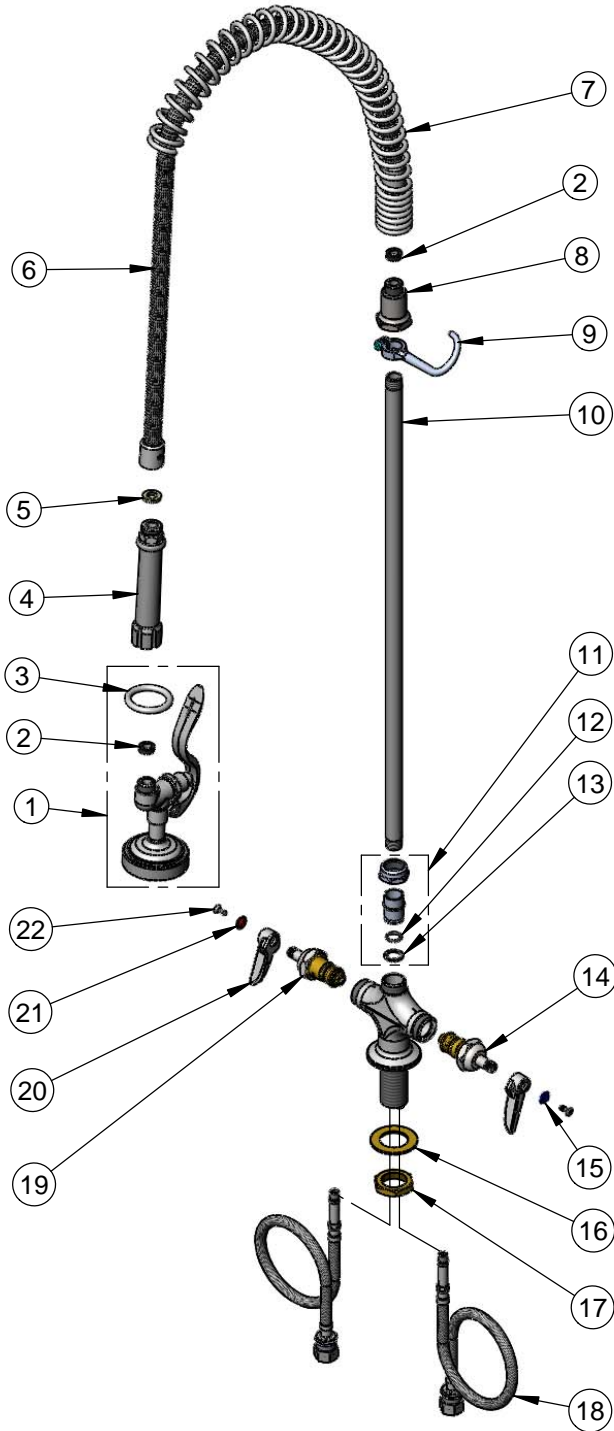

This Space for Architect/Engineer Approval

Job Name _____ Date _____

Model Specified _____ Quantity _____

Customer/Wholesaler _____

Contractor _____

Architect/Engineer _____

EPAct 2005 Compliant

Product Specifications:
EasyInstall Pre-Rinse Unit:
Single Deck Mount Faucet, Ceramas, Flex Supply Hoses,
24" Riser, Overhead Spring, 44" Flex Hose, & B-0107 Spray Valve

ITEM NO.	SALES NO.	DESCRIPTION
1	B-0107	Spray Valve Assembly w/ Hold Down Ring & Washer
2	010476-45	#27 Washer
3	000907-45	Spray Valve Hold Down Ring
4	002987-40	Grey Handle Grip
5	001014-45	Washer, B-0100 Hose Barrel
6	B-0044-H2A	44" Flex Hose Assembly Less Handle
7	000888-45	EasyInstall Overhead Spring
8	000821-40	Spring Body
9	004R	Finger Hook Assembly
10	000372-40	3/8" NPT x 24" Long Riser
11	EZ-K	EasyInstall Kit: Bushing, O-Ring, Lock Washer & Loctite 222
12	001065-45	O-Ring
13	014200-45	Star Washer, Anti-Rotation
14	012395-25	Cold Cerama Cartridge (LTC) w/ Check Valve
15	001660-45	Blue Index-CW
16	002290-45	Lock Washer
17	000965-45	Lock Nut
18	012534-45	Flexible Connector Hose (2)
19	012394-25	Hot Cerama Cartridge (RTC) w/ Check Valve
20	001638-45	Lever Handle
21	001661-45	Red Index-HW
22	000922-45	Lever Handle Screw

Product Specifications:

EasyInstall Pre-Rinse Unit:
Single Deck Mount Faucet, Ceramas, Flex Supply Hoses,
24" Riser, Overhead Spring, 44" Flex Hose, & B-0107 Spray Valve

Drawn	Checked	Approved
JRM	DMH	JHB
Scale:	Date:	
NTS	07/14/11	