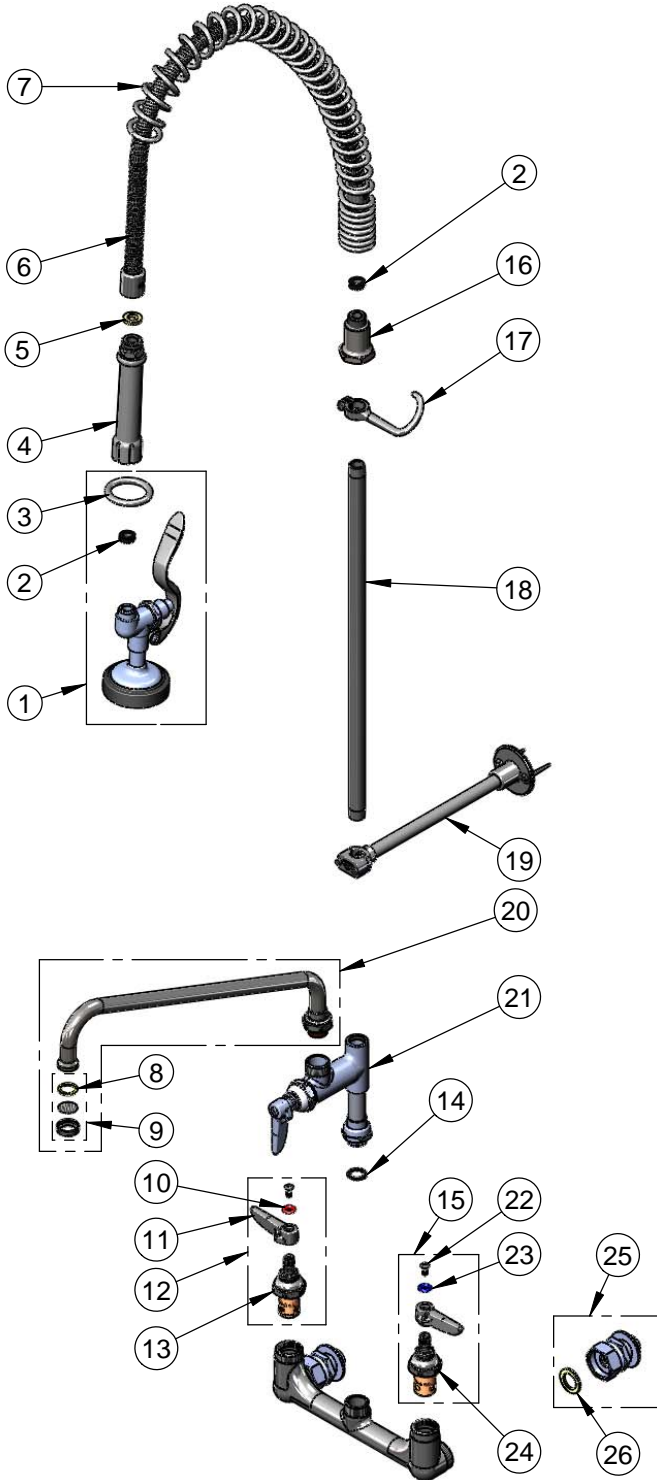

Product Specifications:

EasyInstall Pre-Rinse Unit: 8" c/c Wall Mount Mixing Faucet, 00CC 1/2" NPT Male Inlets, 18" Riser, Overhead Spring, 36" Flex Hose, B-0107 Spray Valve, 063X Swing Nozzle, Add-On Faucet & B-0109-02 9" Wall Support

Travelers Rest, SC: 800-476-4103 Simi Valley, CA: 800-423-0150 Fax: 864-834-3518 www.tsbrass.com

ITEM NO.	SALES NO.	DESCRIPTION
1	B-0107	Spray Valve Assembly w/ Hold Down Ring & Washer
2	010476-45	#27 Washer
3	000907-45	Spray Valve Hold Down Ring
4	002987-40	Grip Handle Assembly
5	001014-45	Washer, B-0100 Hose Barrel
6	B-0036-H2A	36" Flex Hose Assembly, Less Handle
7	000888-45	EasyInstall Overhead Spring
8	001048-45	Nozzle Tip Washer
9	B-PT	Stream Regulator Outlet
10	001661-45	Red Index-HW
11	001638-45	Lever Handle
12	002712-40	Hot Eterna Spindle Assembly w/ Spring Check, Handle, Index & Screw
13	012443-40	Hot Eterna Spindle Assembly w/ Spring Check
14	014200-45	Star Washer, Anti-Rotation
15	002711-40	Cold Eterna Spindle Assembly w/ Spring Check, Handle, Index & Screw
16	000821-40	Spring Body
17	004R	Finger Hook Assembly
18	000369-40	3/8" NPT x 18" Long Riser
19	B-0109-02	9" Wall Support Assembly
20	063X	14" Swing Nozzle Assembly
21	B-0155-LNEZ	EasyInstall Add-On Faucet Less Nozzle
22	000922-45	Lever Handle Screw
23	001660-45	Blue Index-CW
24	012442-40	Cold Eterna Spindle Assembly w/ Spring Check
25	00CC	Flange Coupling Nut
26	001019-45	Coupling Nut Washer