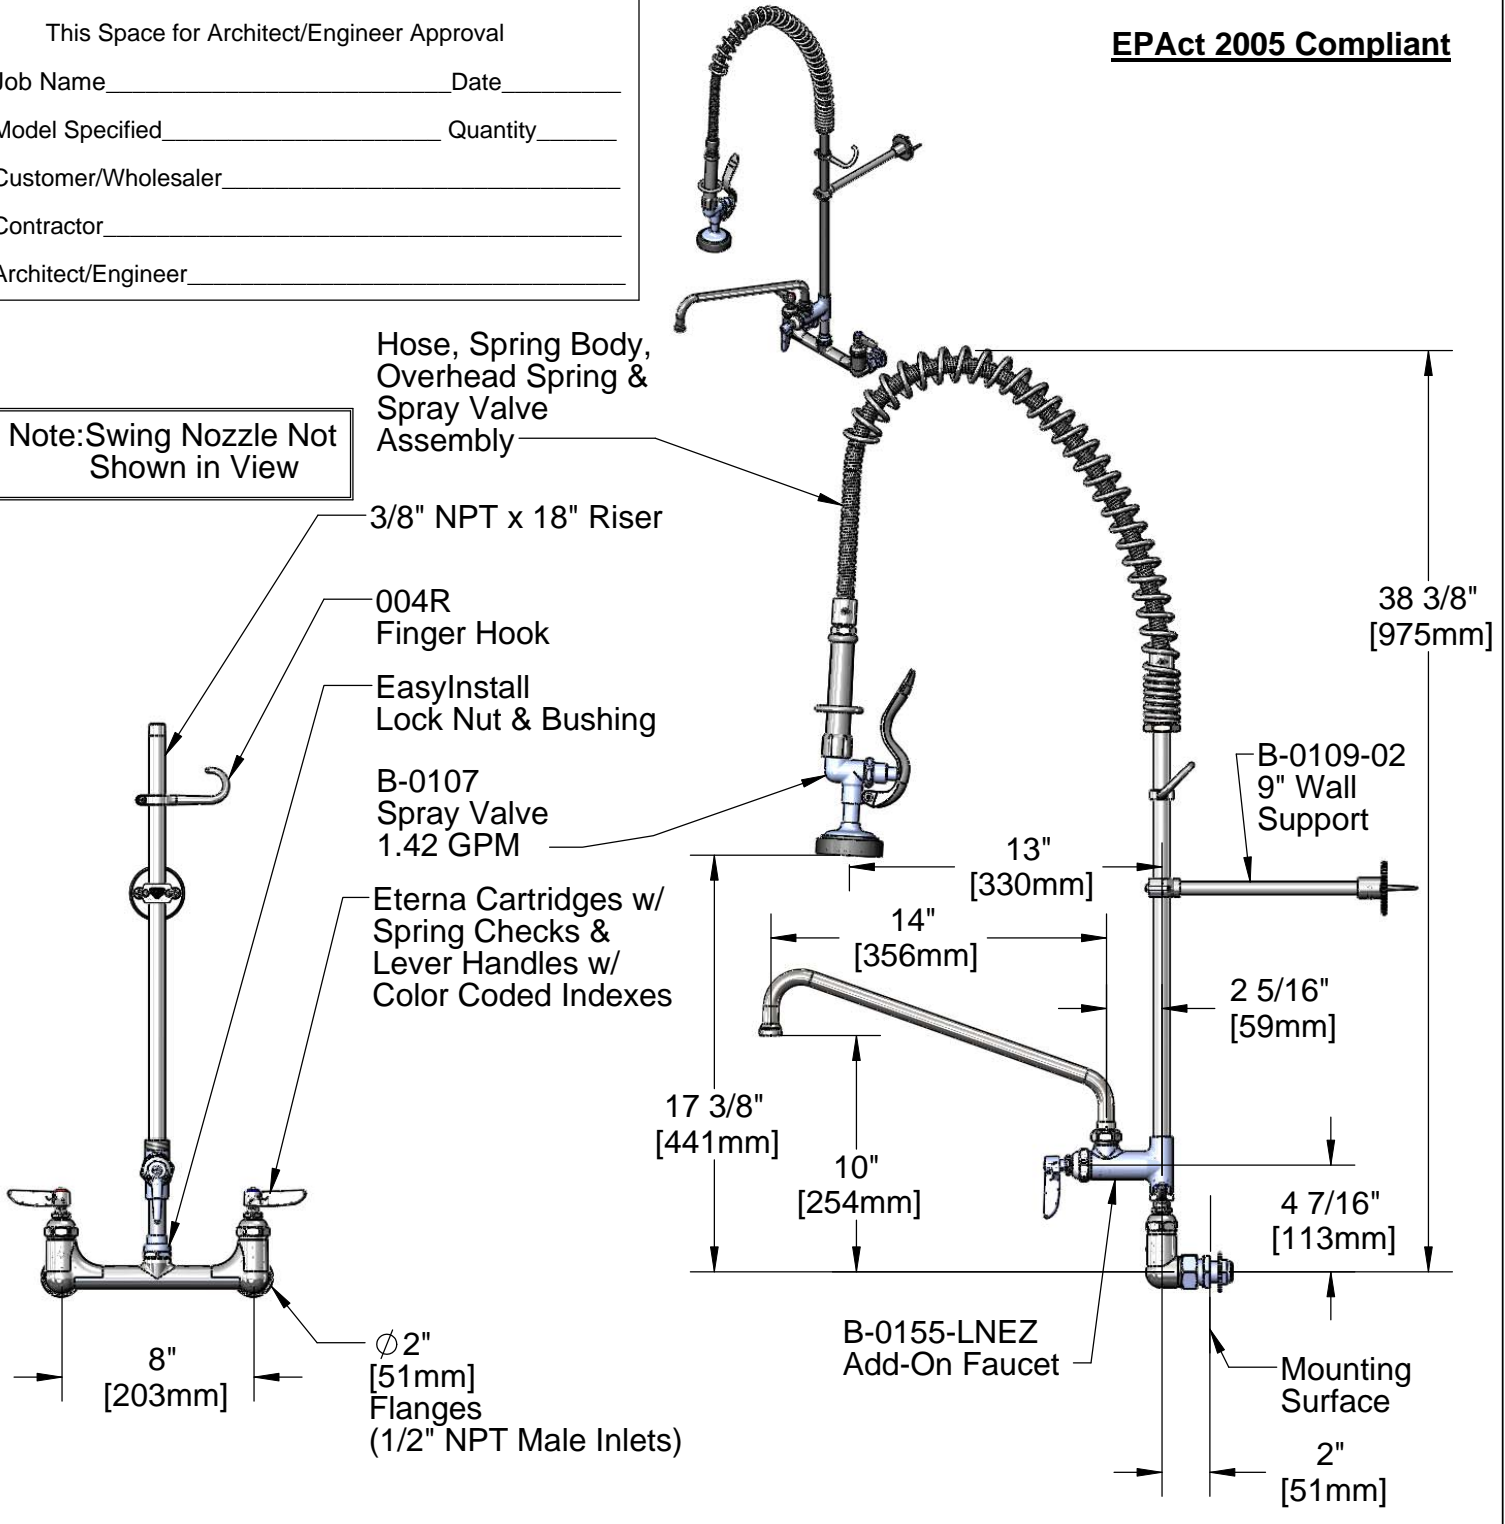

Product Specifications:

EasyInstall Pre-Rinse Unit: 8" c/c Wall Mount Mixing Faucet, 00CC 1/2" NPT Male Inlets, 18" Riser, Overhead Spring, 36" Flex Hose, B-0107 Spray Valve, 063X Swing Nozzle, Add-On Faucet & B-0109-02 9" Wall Support