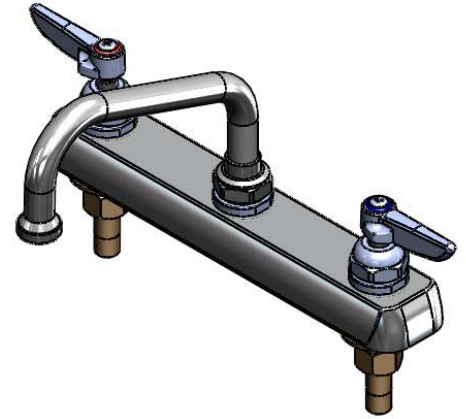

Polished Chrome Plated Escutcheon

1/4 Turn Spindles and Lever Handles w/ Color Coded Indexes

059X  
6" Swing Nozzle  
w/ B-PT Stream  
Regulator

Product Specifications:

**8" Inlet Centers Deck Mount Workboard Faucet w/  
1/4 Turn Spindles, Lever Handles, 6" Swing Nozzle,  
B-PT Stream Regulator & 1/2" NPT Male Shanks**

Product Specifications:

8" Inlet Centers Deck Mount Workboard Faucet w/  
1/4 Turn Spindles, Lever Handles, 6" Swing Nozzle,  
B-PT Stream Regulator & 1/2" NPT Male Shanks

Drawn <b>GEF</b>	Checked <b>DMH</b>	Approved <b>JHB</b>
Scale: <b>1:4</b>		Date: <b>04/08/11</b>