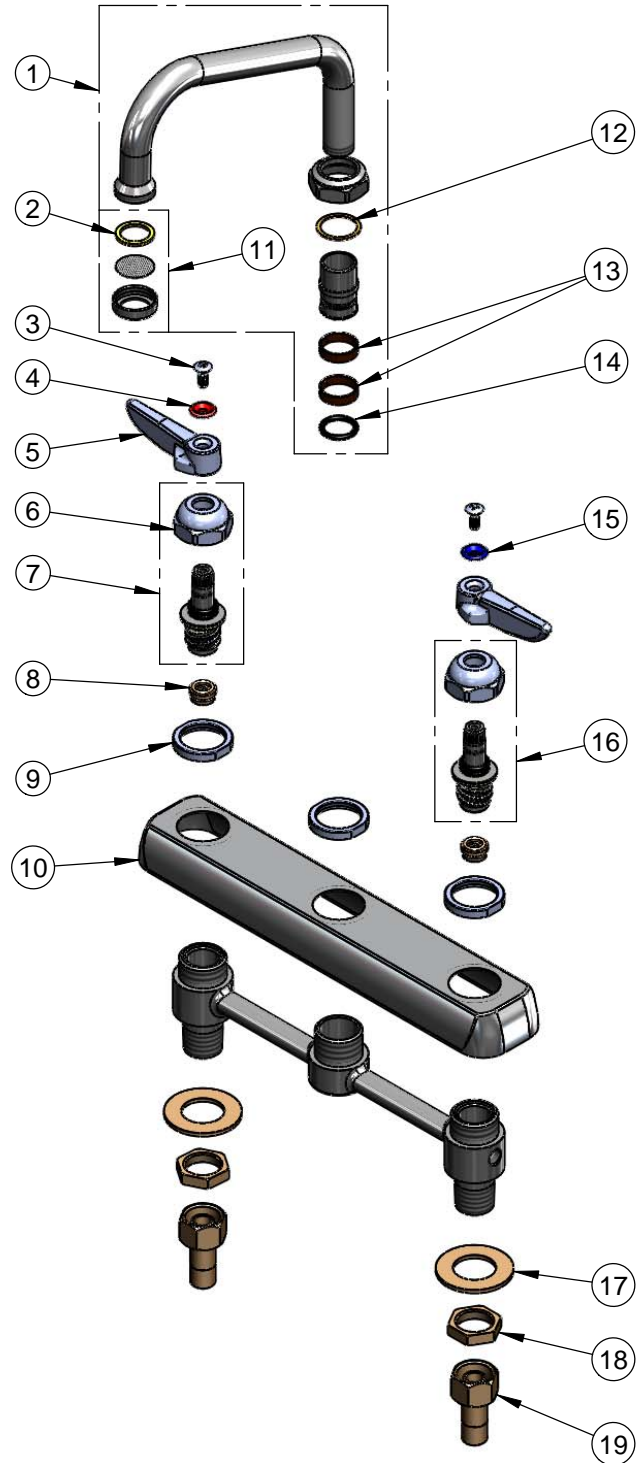

Polished Chrome Plated Escutcheon

1/4 Turn Spindles and Lever Handles w/ Color Coded Indexes

059X  
6" Swing Nozzle  
w/ B-PT Stream  
Regulator

Product Specifications:

**8" Inlet Centers Deck Mount Workboard Faucet w/  
1/4 Turn Spindles, Lever Handles, 6" Swing Nozzle,  
B-PT Stream Regulator & 1/2" NPT Male Shanks**

Drawn <b>GEF</b>	Checked <b>DMH</b>	Approved <b>JHB</b>
Scale: <b>1:4</b>		Date: <b>04/08/11</b>

ITEM NO.	SALES NO.	DESCRIPTION
1	059X	6" Swing Nozzle Assembly
2	001048-45	Nozzle Tip Washer
3	000922-45	Lever Handle Screw
4	001661-45	Red Index-HW
5	001638-45	Lever Handle
6	009749-25	Bonnet Nut
7	009753-25QT	1/4 Turn Spindle Asm, RH Thread
8	000763-20	Seat
9	000712-25	Escutcheon Lock Nut
10	001259-40	Escutcheon
11	B-PT	Stream Regulator Outlet
12	009538-45	Swivel Washer
13	011429-45	Swivel Sleeves (2)
14	001074-45	O-Ring
15	001660-45	Blue Index-CW
16	009754-25QT	1/4 Turn Spindle Asm, LH Thread
17	000999-45	Brass Lock Washer
18	002954-45	Shank Lock Nut
19	150A	Bag of (1) Nut & (1) Tailpiece

Product Specifications:

8" Inlet Centers Deck Mount Workboard Faucet w/  
1/4 Turn Spindles, Lever Handles, 6" Swing Nozzle,  
B-PT Stream Regulator & 1/2" NPT Male Shanks

Drawn <b>GEF</b>	Checked <b>DMH</b>	Approved <b>JHB</b>
Scale: <b>1:4</b>		Date: <b>04/08/11</b>