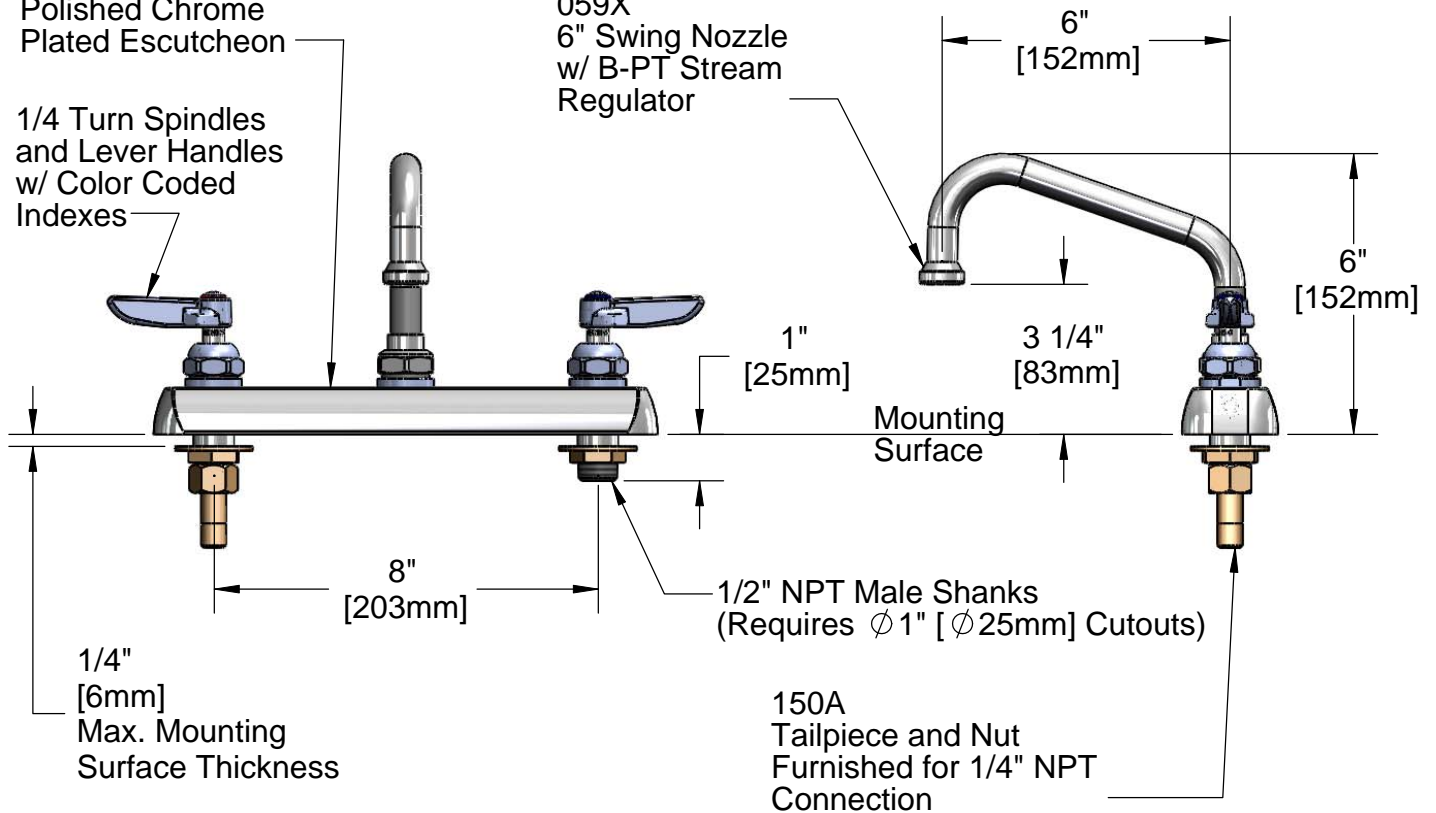

Polished Chrome Plated Escutcheon

1/4 Turn Spindles and Lever Handles w/ Color Coded Indexes

059X  
6" Swing Nozzle  
w/ B-PT Stream  
Regulator

Product Specifications:

**8" Inlet Centers Deck Mount Workboard Faucet w/  
1/4 Turn Spindles, Lever Handles, 6" Swing Nozzle,  
B-PT Stream Regulator & 1/2" NPT Male Shanks**

ITEM NO.	SALES NO.	DESCRIPTION
1	059X	6" Swing Nozzle Assembly
2	001048-45	Nozzle Tip Washer
3	000922-45	Lever Handle Screw
4	001661-45	Red Index-HW
5	001638-45	Lever Handle
6	009749-25	Bonnet Nut
7	009753-25QT	1/4 Turn Spindle Asm, RH Thread
8	000763-20	Seat
9	000712-25	Escutcheon Lock Nut
10	001259-40	Escutcheon
11	B-PT	Stream Regulator Outlet
12	009538-45	Swivel Washer
13	011429-45	Swivel Sleeves (2)
14	001074-45	O-Ring
15	001660-45	Blue Index-CW
16	009754-25QT	1/4 Turn Spindle Asm, LH Thread
17	000999-45	Brass Lock Washer
18	002954-45	Shank Lock Nut
19	150A	Bag of (1) Nut & (1) Tailpiece

Product Specifications:

8" Inlet Centers Deck Mount Workboard Faucet w/  
1/4 Turn Spindles, Lever Handles, 6" Swing Nozzle,  
B-PT Stream Regulator & 1/2" NPT Male Shanks

Drawn <b>GEF</b>	Checked <b>DMH</b>	Approved <b>JHB</b>
Scale: <b>1:4</b>		Date: <b>04/08/11</b>