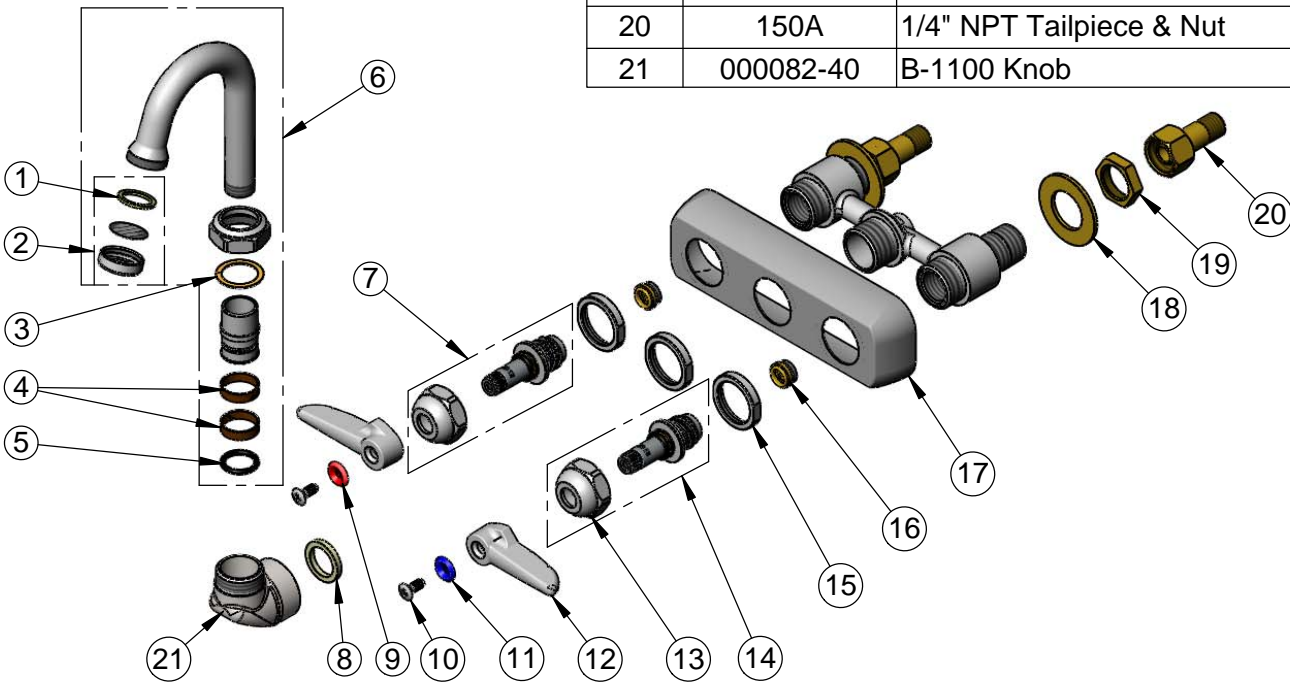

**ADA Compliant**

B-1100-K  
Elbow Kit w/Sold  
(2) 1/2" NPT Male  
90° Elbows  
(Sold Separately)

Rough-In Requirement:  
(2)  $\phi$  1" [25mm] Mounting Holes

Product Specifications:

4" Wall Mount Workboard Faucet w/ Lever Handles, Swivel Gooseneck, Stream Regulator Outlet & 1/2" NPT Male Shanks

ITEM NO.	SALES NO.	DESCRIPTION
1	001048-45	Nozzle Tip Washer
2	B-PT	Stream Regulator Outlet
3	009538-45	Swivel Washer
4	011429-45	Swivel Sleeves (2)
5	001074-45	O-Ring
6	131X	Swivel Gooseneck
7	009754-25	B-1100 Spindle Assembly, LTC
8	001017-45	Washer
9	001661-45	Red Index-HW
10	000922-45	Lever Handle Screw
11	001660-45	Blue Index-CW
12	001638-45	Lever Handle
13	009749-25	Bonnet Nut
14	009753-25	B-1100 Spindle Assembly, RTC
15	000712-25	Escutcheon Lock Nut
16	000763-20	Seat
17	001258-40	Escutcheon
18	000999-45	Brass Lock Washer
19	002954-45	Shank Lock Nut
20	150A	1/4" NPT Tailpiece & Nut
21	000082-40	B-1100 Knob

**Product Specifications:**

4" Wall Mount Workboard Faucet w/ Lever Handles, Swivel Gooseneck, Stream Regulator Outlet & 1/2" NPT Male Shanks

Drawn <b>KJG</b>	Checked <b>JRM</b>	Approved <b>JHB</b>
Scale: <b>NTS</b>		Date: <b>07/20/12</b>