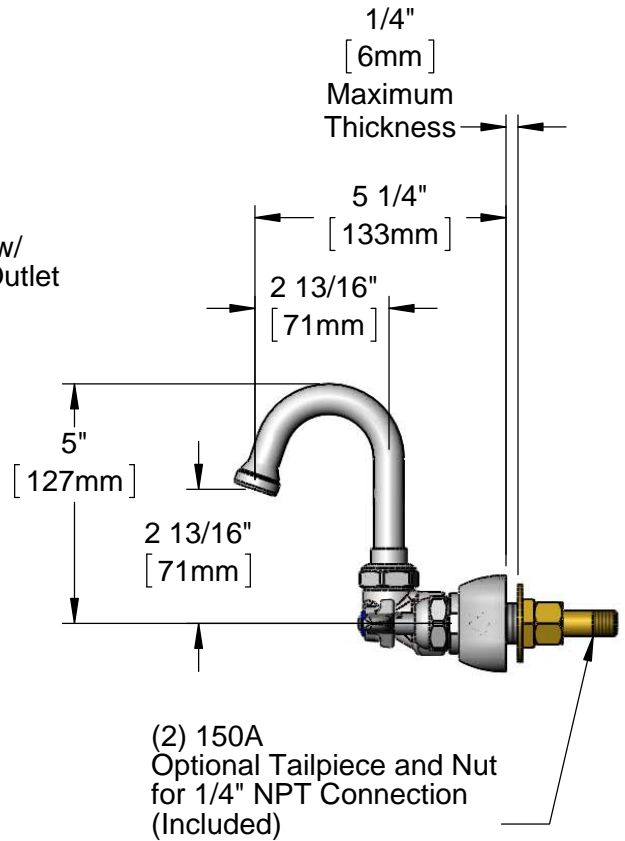

**ADA Compliant**

B-1100-K  
Elbow Kit w/Sold  
(2) 1/2" NPT Male  
90° Elbows  
(Sold Separately)

Rough-In Requirement:  
(2)  $\phi$  1" [25mm] Mounting Holes

Product Specifications:

4" Wall Mount Workboard Faucet w/ Lever Handles, Swivel Gooseneck, Stream Regulator Outlet & 1/2" NPT Male Shanks

Drawn

**KJG**

Checked

**JRM**

Approved

**JHB**

Scale:

**1:4**

ITEM NO.	SALES NO.	DESCRIPTION
1	001048-45	Nozzle Tip Washer
2	B-PT	Stream Regulator Outlet
3	009538-45	Swivel Washer
4	011429-45	Swivel Sleeves (2)
5	001074-45	O-Ring
6	131X	Swivel Gooseneck
7	009754-25	B-1100 Spindle Assembly, LTC
8	001017-45	Washer
9	001661-45	Red Index-HW
10	000922-45	Lever Handle Screw
11	001660-45	Blue Index-CW
12	001638-45	Lever Handle
13	009749-25	Bonnet Nut
14	009753-25	B-1100 Spindle Assembly, RTC
15	000712-25	Escutcheon Lock Nut
16	000763-20	Seat
17	001258-40	Escutcheon
18	000999-45	Brass Lock Washer
19	002954-45	Shank Lock Nut
20	150A	1/4" NPT Tailpiece & Nut
21	000082-40	B-1100 Knob

**Product Specifications:**

4" Wall Mount Workboard Faucet w/ Lever Handles, Swivel Gooseneck, Stream Regulator Outlet & 1/2" NPT Male Shanks

Drawn <b>KJG</b>	Checked <b>JRM</b>	Approved <b>JHB</b>
Scale: <b>NTS</b>		Date: <b>07/20/12</b>