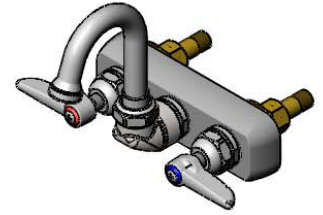

**ADA Compliant**

B-1100-K  
Elbow Kit w/Sold  
(2) 1/2" NPT Male  
90° Elbows  
(Sold Separately)

Rough-In Requirement:  
(2)  $\phi$  1" [25mm] Mounting Holes

Product Specifications:

4" Wall Mount Workboard Faucet w/ Lever Handles, Swivel Gooseneck, Stream Regulator Outlet & 1/2" NPT Male Shanks