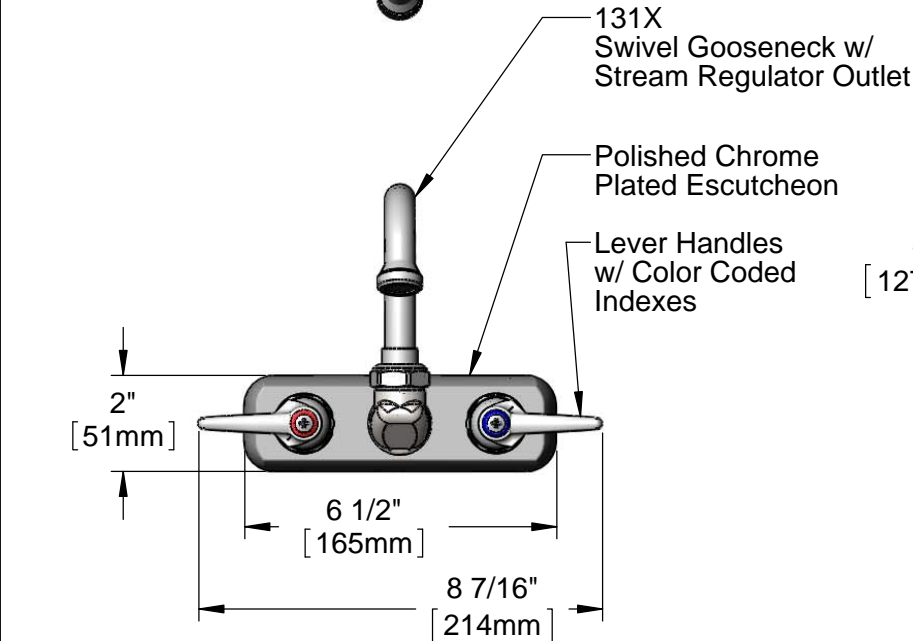

**ADA Compliant**

B-1100-K  
Elbow Kit w/Sold  
(2) 1/2" NPT Male  
90° Elbows  
(Sold Separately)

Rough-In Requirement:  
(2)  $\phi$  1" [25mm] Mounting Holes

Product Specifications:

4" Wall Mount Workboard Faucet w/ Lever Handles, Swivel Gooseneck, Stream Regulator Outlet & 1/2" NPT Male Shanks

Drawn

**KJG**

Checked

**JRM**

Approved

**JHB**

Scale:

**1:4**

**Product Specifications:**

4" Wall Mount Workboard Faucet w/ Lever Handles, Swivel Gooseneck, Stream Regulator Outlet & 1/2" NPT Male Shanks

Drawn <b>KJG</b>	Checked <b>JRM</b>	Approved <b>JHB</b>
Scale: <b>NTS</b>		Date: <b>07/20/12</b>