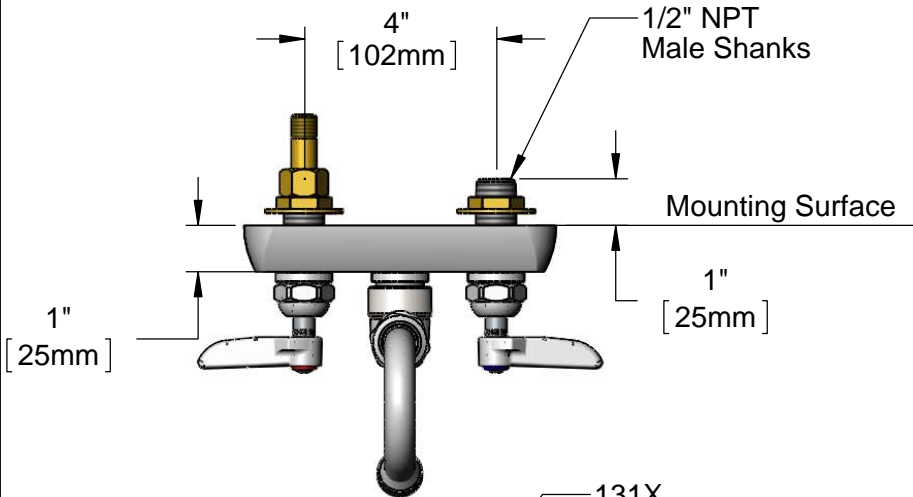

**ADA Compliant**

B-1100-K  
Elbow Kit w/Sold  
(2) 1/2" NPT Male  
90° Elbows  
(Sold Separately)

Rough-In Requirement:  
(2)  $\phi$  1" [25mm] Mounting Holes

Product Specifications:

4" Wall Mount Workboard Faucet w/ Lever Handles, Swivel Gooseneck, Stream Regulator Outlet & 1/2" NPT Male Shanks