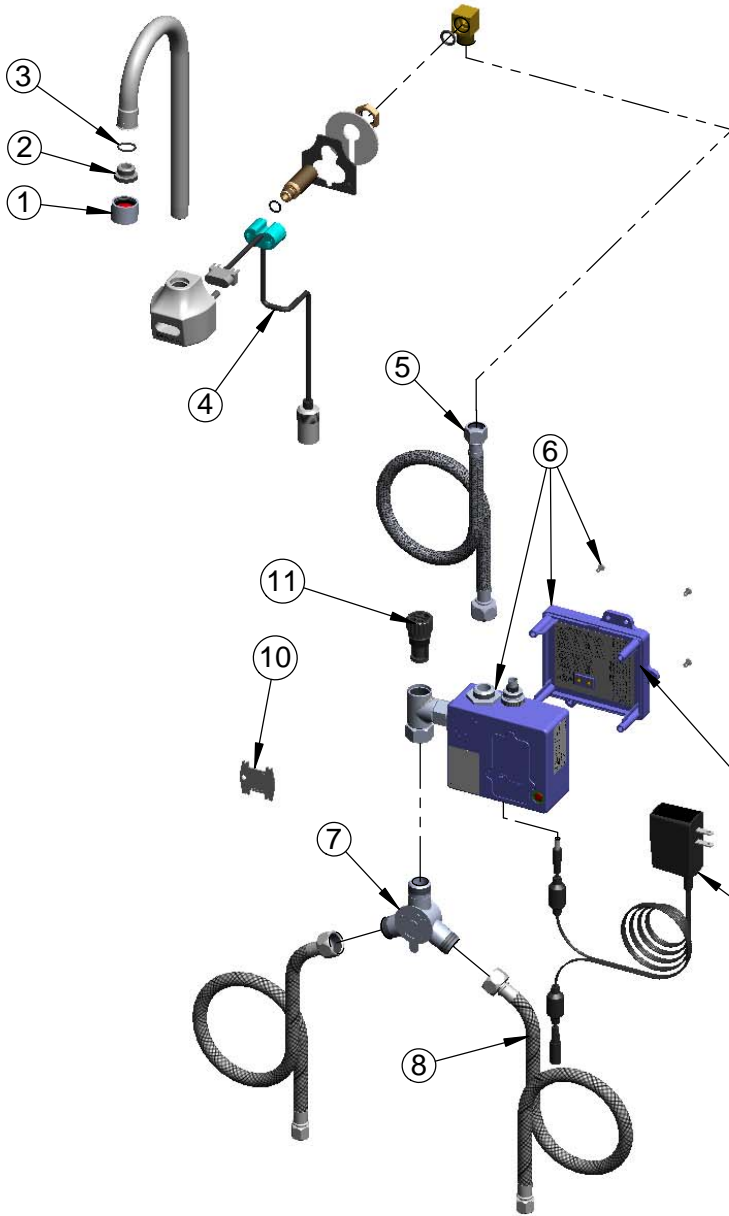

Chrome Plated Brass Electronic Faucet: Wall Mount Rigid Gooseneck w/ VR Aerator, AC/DC Control Module w/ Internal Flow Control Setting Switches, Temperature Control Mixing Valve w/ Integral Check Valve, 18" Lg Hot & Cold Supply Stop Flexible Connector Hoses

ITEM NO.	SALES NO.	DESCRIPTION
1	B-0199-06	VR Aerator w/ Key
2	044A	3/8" to Aerator Adapter
3	006575-45	-015 O-Ring
4	017195-45	Angled Sensor w/ Cable
5	016325-45	Inlet Hose, Faucet, 1/2" NPSM-F x 3/8" NPSM-F
6	016647-45	ChekPoint Module (Blue)
7	5EF-0006	Mechanical Mixing Valve
8	5EF-0005	Supply Hose, 9/16-24 Female x 1/2" NPSM
9	5EF-0002	A/C Transformer
10	015425-45	Vandal Resistant Key
11	EC-FILTER	Replacement Filter

A maximum of (8) ChekPoint Faucets can be hardwire connected and powered by ChekPoint Hardwire AC Transformer. EC-HARDWIRE (Sold Separately)

Label for Flow Control Switch Settings is located on Inside of Back Cover.

Remove (4) screws and back cover to access switches.

***Available Water Flow Control Selections:**

(6) Auto Time Out Selections - 10 sec, 25 sec, 45 sec, 60 sec, 3 min, 20 min

(4) Shut Off Delay Selections - 1 sec, 2 sec, 4 sec, 10 sec