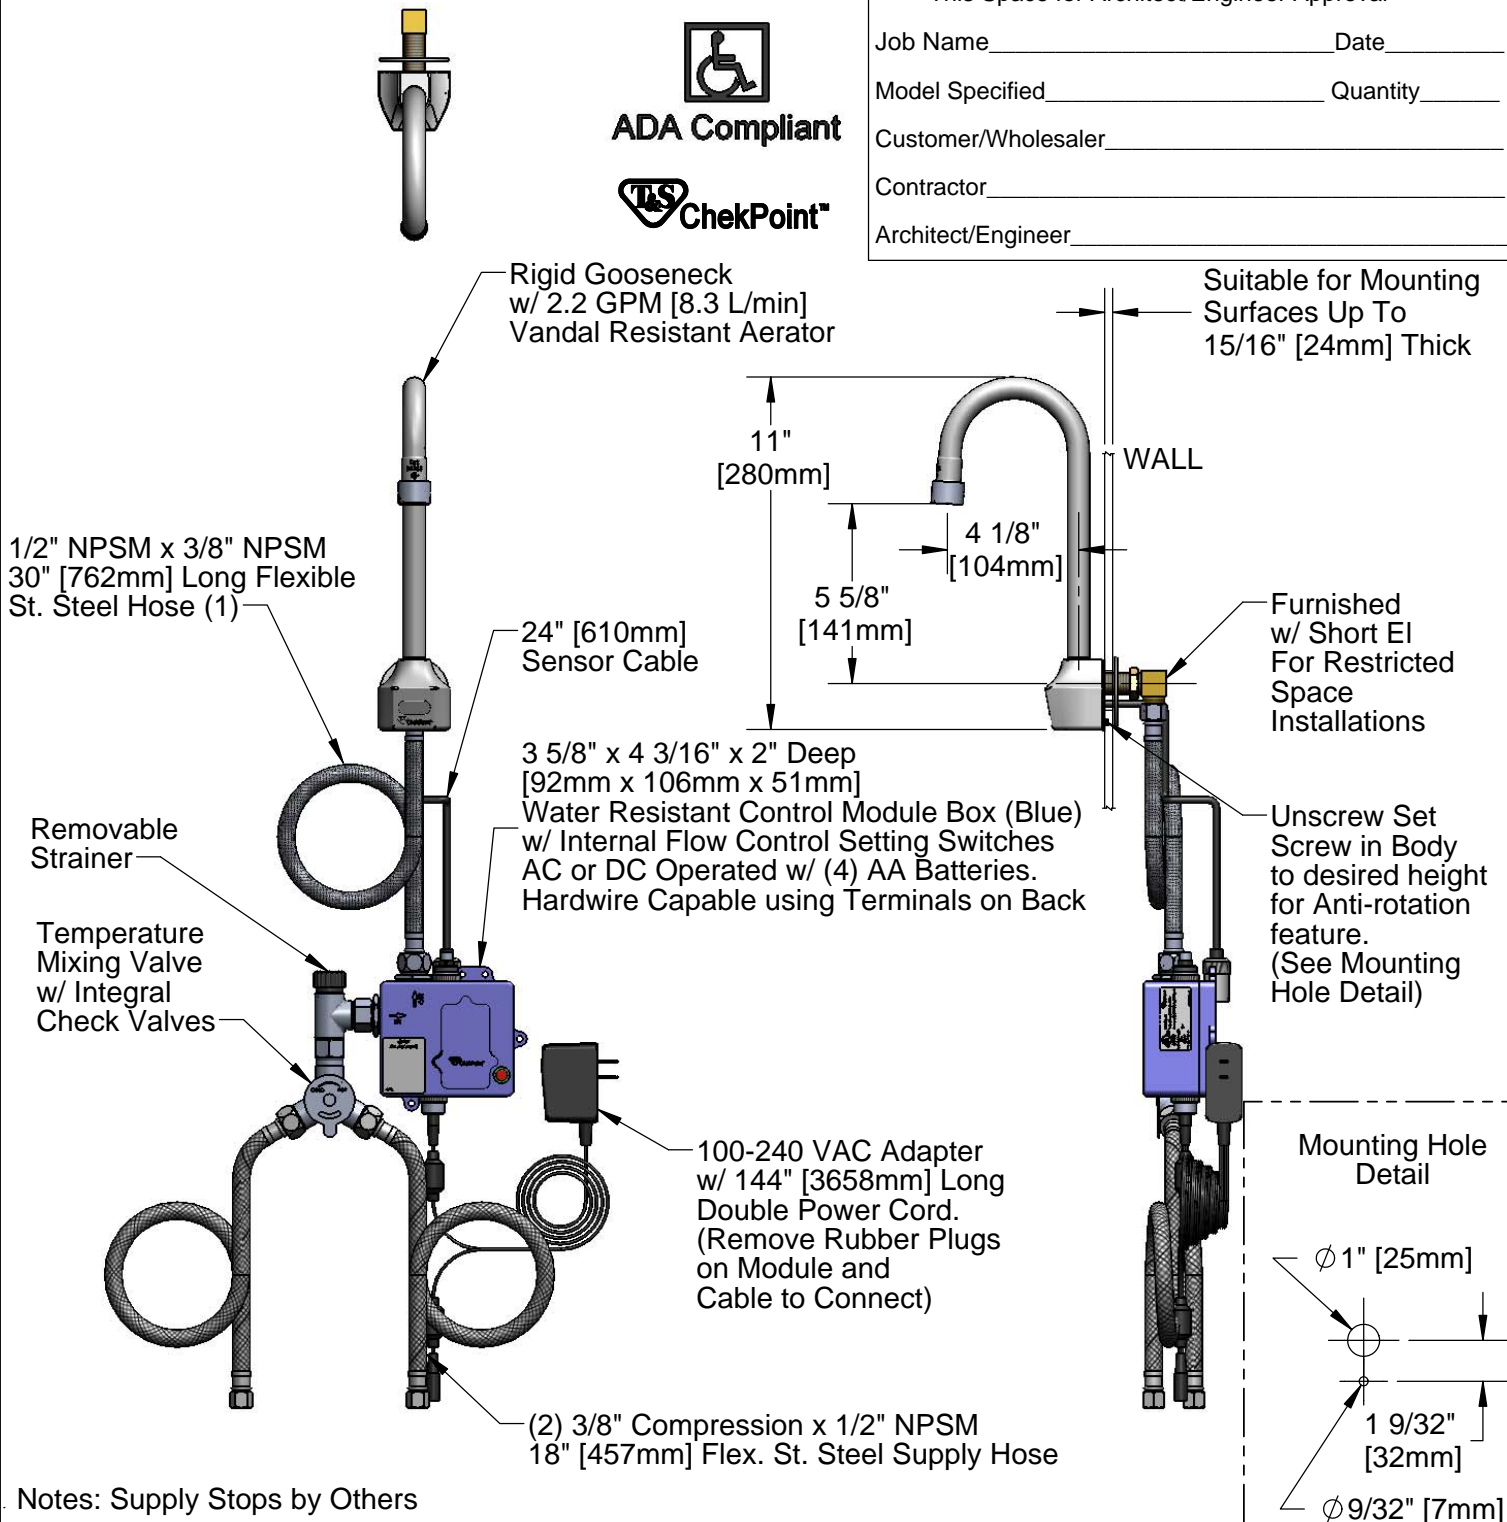

T&S BRASS AND BRONZE WORKS, INC.

2 Saddleback Cove / P.O. Box 1088
Travelers Rest, SC 29690

Model No.

EC-3101

Item No.

Travelers Rest, SC: 800-476-4103 • Simi Valley, CA: 800-423-0150 • Fax: 864-834-3518 • www.tsbrass.com

This Space for Architect/Engineer Approval

Job Name _____ Date _____

Model Specified _____ Quantity _____

Customer/Wholesaler _____

Contractor _____

Architect/Engineer _____

Notes: Supply Stops by Others

Product Specifications:

Chrome Plated Brass Electronic Faucet: Wall Mount Rigid Gooseneck w/ VR Aerator, AC/DC Control Module w/ Internal Flow Control Setting Switches, Temperature Control Mixing Valve w/ Integral Check Valve, 18" Lg Hot & Cold Supply Stop Flexible Connector Hoses

Drawn

KJG

Checked

GEF

Approved

JHB

Scale:

1:6

Date:

05/29/12