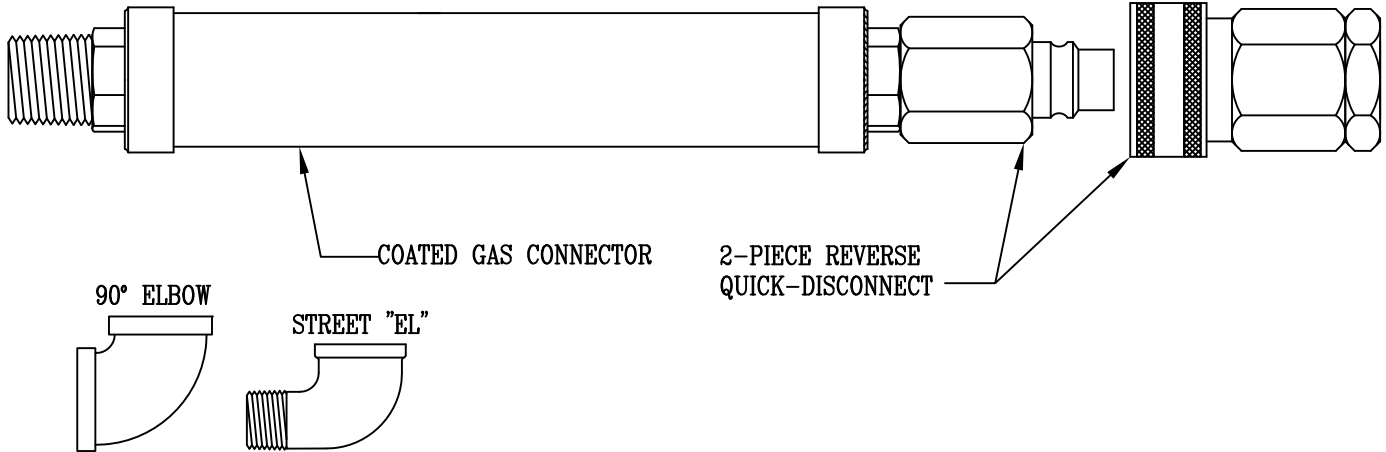

TO ORDER HG-6 SERIES:

HG - -

EX: HG-D-

GAS HOSE, 3/4" NPT, (1) REVERSE QUICK-DISCONNECT, 36" LENGTH

"L" = LENGTH	1/2" NPT
12"	HG-6C-12
24"	HG-6C-24
36"	HG-6C-36
48"	HG-6C-48
60"	HG-6C-60
72"	HG-6C-72

"L" = LENGTH	3/4" NPT
12"	HG-6D-12
24"	HG-6D-24
36"	HG-6D-36
48"	HG-6D-48
60"	HG-6D-60
72"	HG-6D-72

"L" = LENGTH	1" NPT
12"	HG-6E-12
24"	HG-6E-24
36"	HG-6E-36
48"	HG-6E-48
60"	HG-6E-60
72"	HG-6E-72

"L" = LENGTH	1-1/4" NPT
12"	HG-6F-12
24"	HG-6F-24
36"	HG-6F-36
48"	HG-6F-48
60"	HG-6F-60
72"	HG-6F-72

Product Description:

SAFE-T-LINK GAS APPLIANCE CONNECTOR:
COATED HOSE, REVERSE QUICK-DISCONNECT, FURNISHED
WITH (1) 90 DEGREE ELBOW, & (1) STREET "EL"

Drawn:

TME

Approved

MVW

Checked

WJS

Scale: