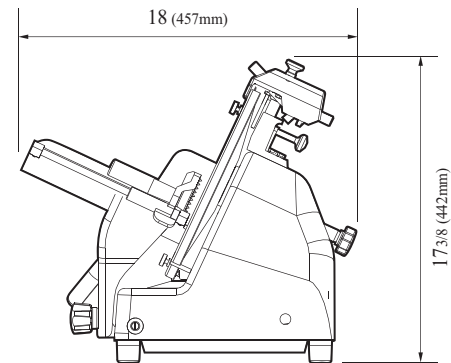

SIDE VIEW

Ver.201210

■ Turbo Air : 800-627-0032 ■ GK : 800-500-3519
■ Warranty : 800-381-7770 ■ AC : 888-900-1002

REFRIGERATOR MANUFACTURER
Turbo air

**GERMAN
KNIFE**

RADIANCE

GREEN WORLD

AIR CONDITIONER MANUFACTURER
Turbo air