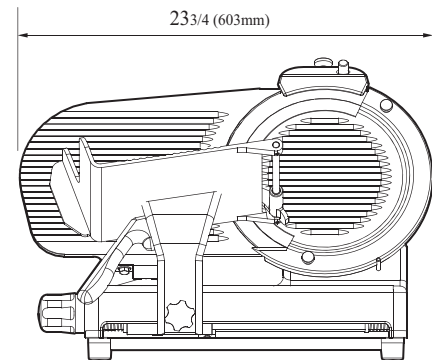

Slicers - Light Duty

**LIGHT DUTY
ECONOMY SLICERS**

Model : GS-12E

ELECTRICAL DATA	
Motor	1/3HP • 1PH • 115V • 60Hz
DIMENSIONAL DATA	
Diameter of Knife	12
Cut Thickness	Max slice thickness
	9/16 thick
Ext. Length Overall in.	23³/₄
Ext. Depth Overall in.	18
Ext. Height Overall in.	17³/₈
Gross Weight lbs.	64
Net Weight lbs.	58

Design and specifications subject to change without notice.
Actual shipping weight may differ due to extra packing materials for product protection.

■ **WARRANTY : 1 Year Parts and Labor Warranty**

PLAN VIEW

(unit : inch)

FRONT VIEW