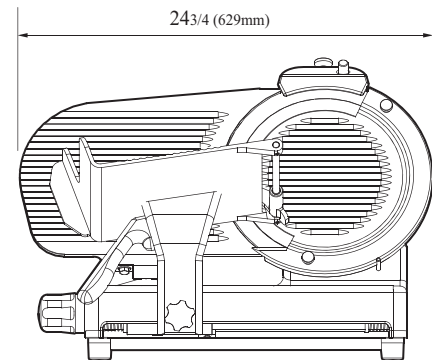

Slicers - Light Duty

**LIGHT DUTY
ECONOMY SLICERS**

Model : GS-12LD

ELECTRICAL DATA	
Motor	1/2HP • 1PH • 115V • 60Hz
DIMENSIONAL DATA	
Diameter of Knife	12
Cut Thickness	Max slice thickness
	7/16 thick
Ext. Length Overall in.	24³/₄
Ext. Depth Overall in.	20⁷/₈
Ext. Height Overall in.	18¹/₂
Gross Weight lbs.	60
Net Weight lbs.	54

Design and specifications subject to change without notice.
Actual shipping weight may differ due to extra packing materials for product protection.

■ **WARRANTY : 1 Year Parts and Labor Warranty**

PLAN VIEW

(unit : inch)

FRONT VIEW