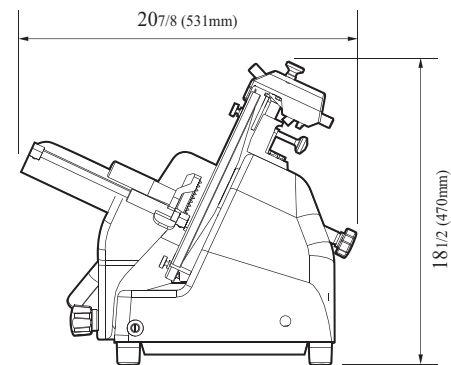

Model	HP	Diameter of Knife (inches)	Crated Weight (lbs.)	L x D x H (inches)
GS-12LD	1/2	12	60	24³/₄ x 20⁷/₈ x 18¹/₂

Slicers - Light Duty

**LIGHT DUTY
ECONOMY SLICERS**

Model : GS-12LD

ELECTRICAL DATA	
Motor	1/2HP • 1PH • 115V • 60Hz
DIMENSIONAL DATA	
Diameter of Knife	12
Cut Thickness	Max slice thickness
	7/16 thick
Ext. Length Overall in.	24 ³ / ₄
Ext. Depth Overall in.	20 ⁷ / ₈
Ext. Height Overall in.	18 ¹ / ₂
Gross Weight lbs.	60
Net Weight lbs.	54

(unit : inch)

FRONT VIEW

SIDE VIEW

Ver.201210

■ Turbo Air : 800-627-0032 ■ GK : 800-500-3519
■ Warranty : 800-381-7770 ■ AC : 888-900-1002

REFRIGERATOR MANUFACTURER
Turbo air

**GERMAN
KNIFE**

RADIANCE