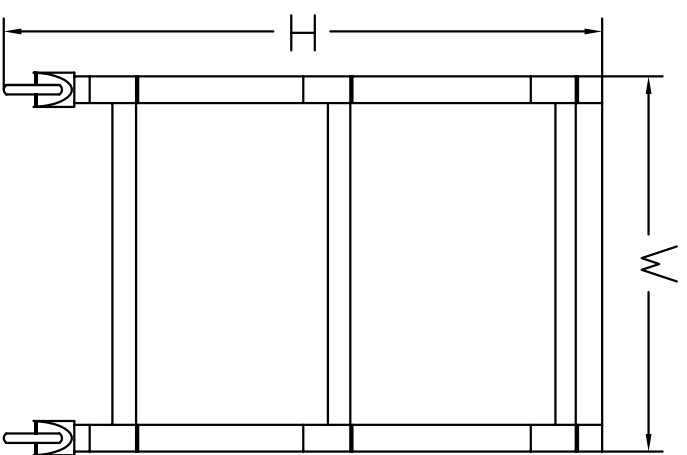

HIGH QUALITY 304 STAINLESS STEEL BODY

WALL SHELF

≡ FEATURES & BENEFITS ≡

- ALL 304 STAINLESS STEEL
- WIDE SELECTION OF SIZES
- DIE-FORMED MOUNTING BRACKETS
- SPACE-SAVING WALL MOUNT DESIGN

Model*	Ga.	W	L	H	Net Weight†
TSWS-1224	18	12	24	10	10
TSWS-1236	18	12	36	10	12
TSWS-1248	18	12	48	10	14
TSWS-1260	18	12	60	10	17
TSWS-1272	18	12	72	10	19
TSWS-1284	18	12	84	10	22
TSWS-1296	18	12	96	10	24
TSWS-1424	18	14	24	11	11
TSWS-1436	18	14	36	11	13
TSWS-1448	18	14	48	11	15
TSWS-1460	18	14	60	11	19
TSWS-1472	18	14	72	11	21

Model	Width	Length	Height	Weight
TBUS-2133	21	33	33.5	40
TBUS-1828	18	28	33.5	30
TBUS-1524	15	24	33.5	25
TBUS-1828E	18	28	33.5	30
TBUS-1524E	15	24	33.5	25

Model Number	Length	Width	Height	Weight
TSWS-1284	84	12	10	22
TSWS-1296	96	12	10	24

Model Number	Length	Width	Height	Weight
TSWS-1260	60	12	10	17
TSWS-1272	72	12	10	19
TSWS-1460	60	14	11	19
TSWS-1472	72	14	11	21

Model Number	Length	Width	Height	Weight
TSWS-1224	24	12	10	10
TSWS-1236	36	12	10	12
TSWS-1248	48	12	10	14
TSWS-1424	24	14	11	11
TSWS-1436	36	14	11	13
TSWS-1448	48	14	11	15