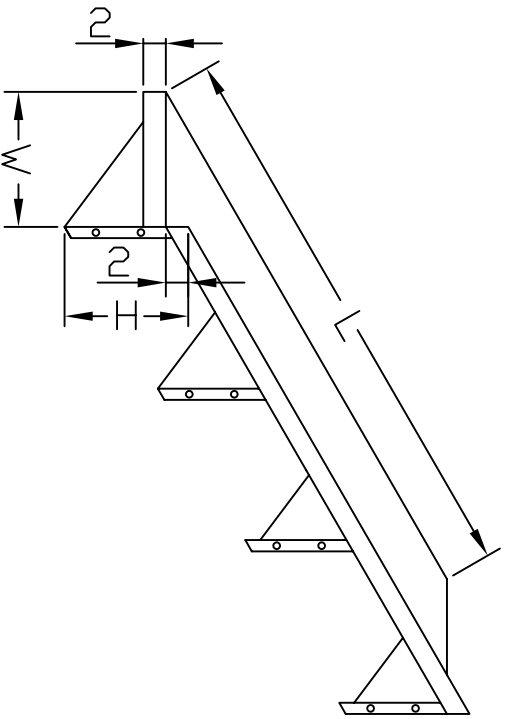

HIGH QUALITY 304 STAINLESS STEEL BODY

WALL SHELF

≡ FEATURES & BENEFITS ≡

- ALL 304 STAINLESS STEEL
- WIDE SELECTION OF SIZES
- DIE-FORMED MOUNTING BRACKETS
- SPACE-SAVING WALL MOUNT DESIGN

Model*	Ga.	W	L	H	Net Weight†
TSWS-1224	18	12	24	10	10
TSWS-1236	18	12	36	10	12
TSWS-1248	18	12	48	10	14
TSWS-1260	18	12	60	10	17
TSWS-1272	18	12	72	10	19
TSWS-1284	18	12	84	10	22
TSWS-1296	18	12	96	10	24
TSWS-1424	18	14	24	11	11
TSWS-1436	18	14	36	11	13
TSWS-1448	18	14	48	11	15
TSWS-1460	18	14	60	11	19
TSWS-1472	18	14	72	11	21

Model	Width	Length	Height	Weight
TBUS-2133	21	33	33.5	40
TBUS-1828	18	28	33.5	30
TBUS-1524	15	24	33.5	25
TBUS-1828E	18	28	33.5	30
TBUS-1524E	15	24	33.5	25

Model Number	Length	Width	Height	Weight
TSWS-1284	84	12	10	22
TSWS-1296	96	12	10	24

Model Number	Length	Width	Height	Weight
TSWS-1260	60	12	10	17
TSWS-1272	72	12	10	19
TSWS-1460	60	14	11	19
TSWS-1472	72	14	11	21

Model Number	Length	Width	Height	Weight
TSWS-1224	24	12	10	10
TSWS-1236	36	12	10	12
TSWS-1248	48	12	10	14
TSWS-1424	24	14	11	11
TSWS-1436	36	14	11	13
TSWS-1448	48	14	11	15