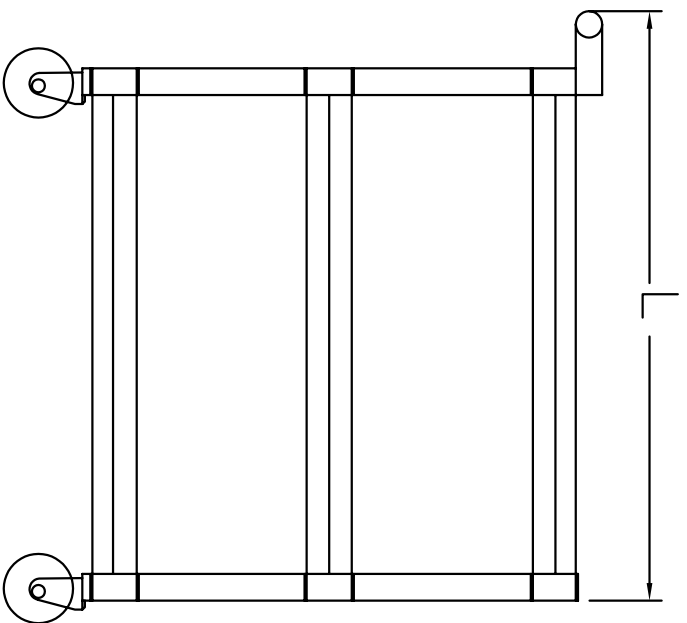

Stainless Steel Equipment

BUS CARTS

HIGH QUALITY 304 STAINLESS STEEL BODY

BUS CART

≡ FEATURES & BENEFITS ≡

- ALL 304 STAINLESS STEEL
- 1 1/2" LEADGE ON EVERY SIDE OF SHELF
- ENTIRE CART IS PACKED IN ONE BOX
- 4" RUBBER CASTERS
- ECONOMIC MODELS AVAILABLE (430 S/S)

HIGH QUALITY 304 STAINLESS STEEL BODY

WALL SHELF

≡ FEATURES & BENEFITS ≡

- ALL 304 STAINLESS STEEL
- WIDE SELECTION OF SIZES
- DIE-FORMED MOUNTING BRACKETS
- SPACE-SAVING WALL MOUNT DESIGN

Model*	Ga.	W	L	H	Net Weight†
TSWS-1224	18	12	24	10	10
TSWS-1236	18	12	36	10	12
TSWS-1248	18	12	48	10	14
TSWS-1260	18	12	60	10	17
TSWS-1272	18	12	72	10	19
TSWS-1284	18	12	84	10	22
TSWS-1296	18	12	96	10	24
TSWS-1424	18	14	24	11	11
TSWS-1436	18	14	36	11	13
TSWS-1448	18	14	48	11	15
TSWS-1460	18	14	60	11	19
TSWS-1472	18	14	72	11	21

Model	Width	Length	Height	Weight
TBUS-2133	21	33	33.5	40
TBUS-1828	18	28	33.5	30
TBUS-1524	15	24	33.5	25
TBUS-1828E	18	28	33.5	30
TBUS-1524E	15	24	33.5	25

Model Number	Length	Width	Height	Weight
TSWS-1284	84	12	10	22
TSWS-1296	96	12	10	24

Model Number	Length	Width	Height	Weight
TSWS-1260	60	12	10	17
TSWS-1272	72	12	10	19
TSWS-1460	60	14	11	19
TSWS-1472	72	14	11	21

Model Number	Length	Width	Height	Weight
TSWS-1224	24	12	10	10
TSWS-1236	36	12	10	12
TSWS-1248	48	12	10	14
TSWS-1424	24	14	11	11
TSWS-1436	36	14	11	13
TSWS-1448	48	14	11	15