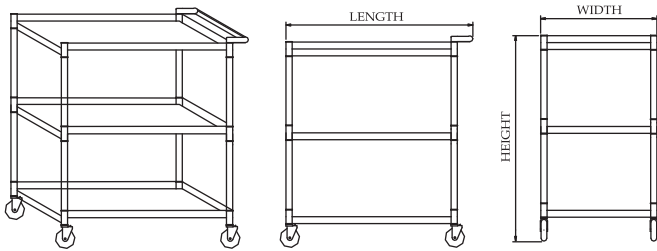

Stainless Steel Equipment

BUS CARTS

HIGH QUALITY 304 STAINLESS STEEL BODY

BUS CART

≡ FEATURES & BENEFITS ≡

- ALL 304 STAINLESS STEEL
- 1 1/2" LEADGE ON EVERY SIDE OF SHELF
- ENTIRE CART IS PACKED IN ONE BOX
- 4" RUBBER CASTERS
- ECONOMIC MODELS AVAILABLE (430 S/S)

Model*	Ga.	W	L	H	Net Weight†
TBUS-2133	18	21	33	33 1/2	40
TBUS-1828	18	18	28	33 1/2	30
TBUS-1524	18	15	24	33 1/2	25
TBUS-1828E	18	18	28	33 1/2	30
TBUS-1524E	18	15	24	33 1/2	25

Information and specifications are subject to change without notice.

Model	Width	Length	Height	Weight
TBUS-2133	21	33	33.5	40
TBUS-1828	18	28	33.5	30
TBUS-1524	15	24	33.5	25
TBUS-1828E	18	28	33.5	30
TBUS-1524E	15	24	33.5	25

Model Number	Length	Width	Height	Weight
TSWS-1284	84	12	10	22
TSWS-1296	96	12	10	24