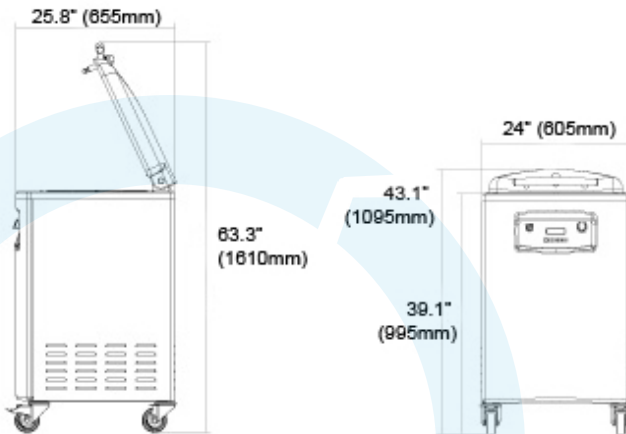

Features:

- Automatically divides dough
- Produces 30 equal weight and shaped pieces at once
- Can produce 2700 pieces an hour
- Strong hydraulic machine
- Simple controls: simply close the lid and the machine runs its cycle and automatically opens.
- Programmable control board
- Multiple languages

Production estimate is based off a 30 second start-to-finish process with prep time included

Square Divider