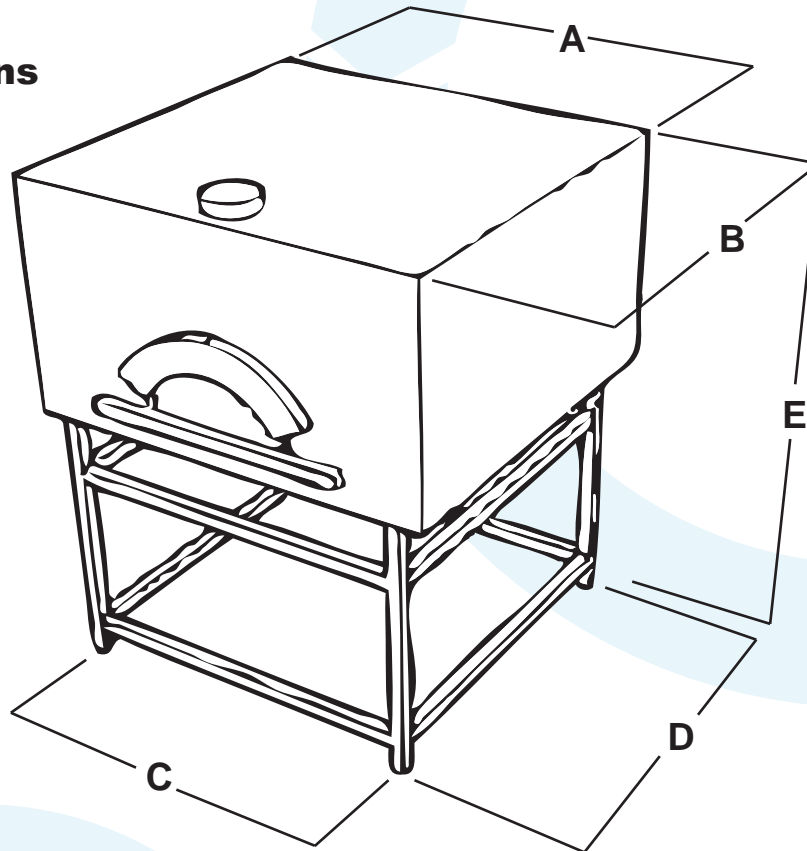

Included Accessories:

- Iron stand
- Iron door
- Thermometer
- Stack exhaust internal diameter 20cm(7.87in)

Burner Specifications:

- 3/4" NPT gas connection
- Natural Gas or Propane
- Natural Gas- 4.0 inches WC
- Propane- 10.0 inches WC

Stone Hearth Pizza Dome Oven

Gas

Dimensions

MODEL	INTERNAL DIAMETER	A OVEN WIDTH	B OVEN DEPTH	C STAND WIDTH	D STAND DEPTH	STAND HEIGHT	E HEIGHT	WEIGHT	BTU	NUMBER OF PIZZAS (12" Pizzas)
DOME39S	39.37"	55.11"	55.11"	57"	57"	30.5"	78.74"	2866 lbs	92,500	6
DOME47S	47.24"	63"	63"	64.96"	64.96"	30.5"	78.74"	5070 lbs	92,500	8
DOME51S	51.18"	67"	67"	68.89"	68.89"	30.5"	78.74"	5291 lbs	92,500	9
DOME55S	55.11"	70.86"	70.86"	72.83"	72.83"	30.5"	78.74"	5511 lbs	97,500	11
DOME59S	59.05"	74.80"	74.80"	76.77"	76.77"	30.5"	78.74"	5732 lbs	97,500	13