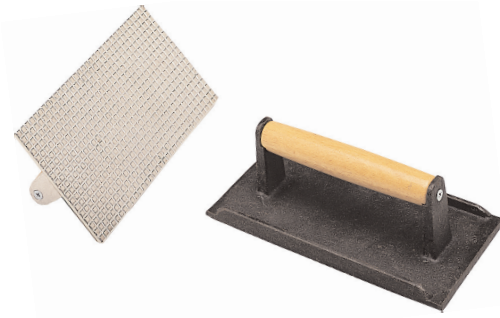

Mashers

• Nickel-plated

ITEM	DESCRIPTION	PACK
PMRD-18	18" Round, Nickel-Plated, Wood Handle	12
PMSQ-18	18" Square, Nickel-Plated, Wood Handle	12
PMRD-24	24" Round, Nickel-Plated, Wood Handle	12
PMSQ-24	24" Square, Nickel-Plated, Wood Handle	12
MMRD-24	24" Round, Black Textured Chrome Handle	12
MMSQ-24	24" Square, Black Textured Chrome Handle	12

2-Sided Meat Tenderizers - Aluminum

ITEM	DESCRIPTION	PACK
AMT-10	2 1/2" x 2 13/16" x 2 1/2" Head 10" Length	12
MT-AL	Wood Handle - 2 3/4" x 2 3/4" x 3" Head 10 1/2" length	12

Steak Weights

ITEM	DESCRIPTION	DIMENSIONS	PACK
SWA-84	Aluminum	4 1/4" x 8 1/4"	24
SWI-84	Cast Iron	4 1/4" x 8 1/4"	24
SWI-95	Cast Iron	5 1/4" x 9 1/2"	18

Skewers - Stainless Steel

ITEM	DESCRIPTION	PACK
SKWO-8	8" S/S Oval Blade	5dz
SKWO-10	10" S/S Oval Blade	5dz
SKWO-12	12" S/S Oval Blade	5dz

Skewers - Bamboo

ITEM	DESCRIPTION	PACK
SKWB-6	6" Bamboo, 3.0mm (100/bag)	30bg
SKWB-8	8" Bamboo, 3.0mm (100/bag)	30bg
SKWB-10	10" Bamboo, 3.0mm (100/bag)	30bg
SKWB-12	12" Bamboo, 3.0mm (100/bag)	30bg