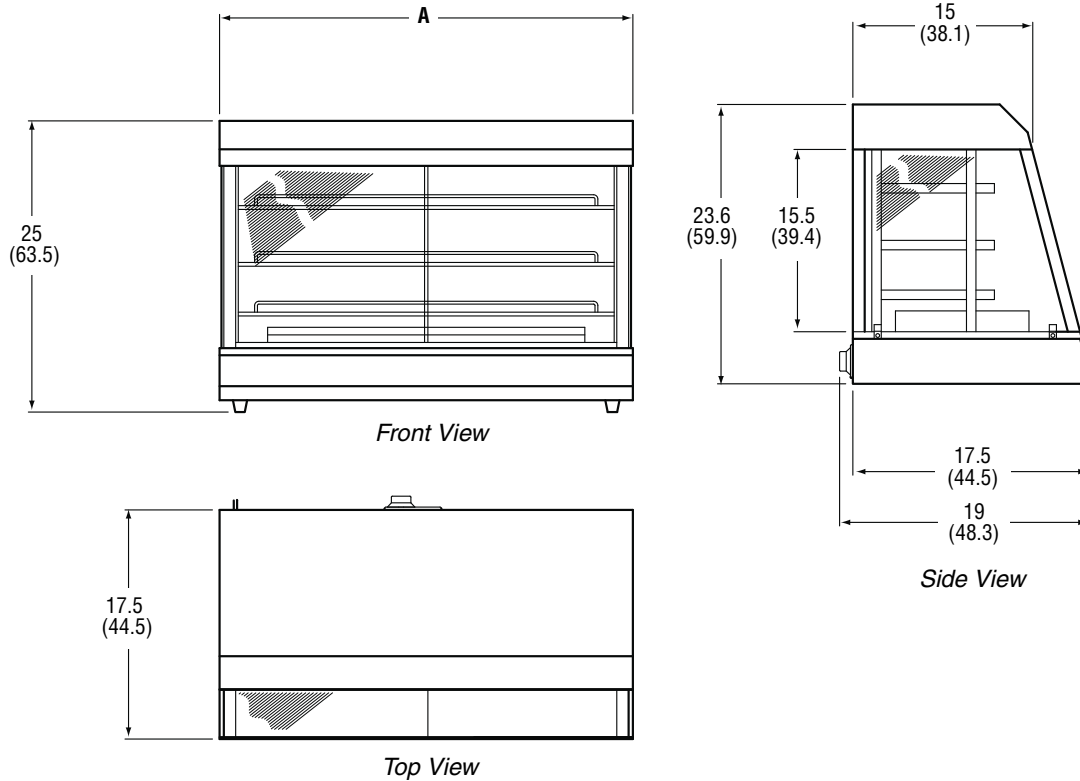

### MODELS

- 40733 19" x 26" x 25" (48.3 x 66.0 x 63.5 cm)
- 40734 19" x 35.4" x 25" (48.3 x 89.9 x 63.5 cm)
- 40735 19" x 47" x 25" (48.3 x 119.4 x 63.5 cm)

## CAYENNE® HOT FOOD MERCHANDISERS

MODELS	40733	19" x 26" x 25" (48.3 x 66.0 x 63.5 cm)
	40734	19" x 35.4" x 25" (48.3 x 89.9 x 63.5 cm)
	40735	19" x 47" x 25" (48.3 x 119.4 x 63.5 cm)

### DIMENSIONS

Dimensions shown in inches (cm).