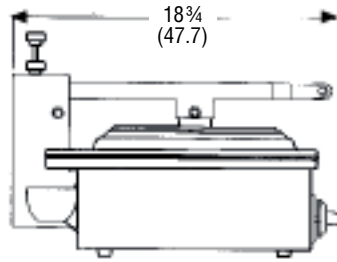

DIMENSIONS

□ Dimensions shown in inches (cm).

40791, 40792, 40789 & 40790
Front and Side Views

40791, 40792, 40789 & 40790
Top View

40793 Front and Side Views

40793 Top View

SPECIFICATIONS

Item	Cooking Surface		Watts	Volts	Amps	Plug
	Width	Length				
40791	13 ⁵ / ₁₆ (33.8)	12 ³ / ₁₆ (31)	1800	120	15	5-15P
40792	13 ⁵ / ₁₆ (33.8)	12 ³ / ₁₆ (31)	1800	120	15	5-15P
40793	17 ⁷ / ₁₆ (44.3)	15 ⁵ / ₈ (39.7)	1800	120	15	5-15P
40789	13 ⁵ / ₁₆ (33.8)	12 ³ / ₁₆ (31)	1800	120	15	5-15P
40790	13 ⁵ / ₁₆ (33.8)	12 ³ / ₁₆ (31)	1800	120	15	5-15P