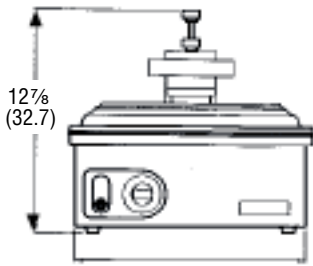

DIMENSIONS

□ Dimensions shown in inches (cm).

40791, 40792, 40789 & 40790
Front and Side Views

40791, 40792, 40789 & 40790
Top View

40793 Front and Side Views

40793 Top View

SPECIFICATIONS

Item	Cooking Surface		Watts	Volts	Amps	Plug
	Width	Length				
40791	13 ⁵ / ₁₆ (33.8)	12 ³ / ₁₆ (31)	1800	120	15	5-15P
40792	13 ⁵ / ₁₆ (33.8)	12 ³ / ₁₆ (31)	1800	120	15	5-15P
40793	17 ⁷ / ₁₆ (44.3)	15 ⁵ / ₈ (39.7)	1800	120	15	5-15P
40789	13 ⁵ / ₁₆ (33.8)	12 ³ / ₁₆ (31)	1800	120	15	5-15P
40790	13 ⁵ / ₁₆ (33.8)	12 ³ / ₁₆ (31)	1800	120	15	5-15P