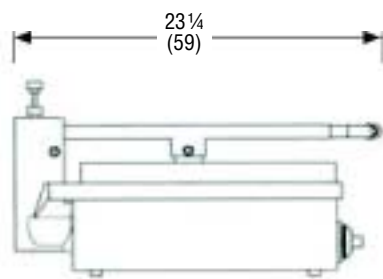

DIMENSIONS

□ Dimensions shown in inches (cm).

40791, 40792, 40789 & 40790
Front and Side Views

40791, 40792, 40789 & 40790
Top View

40793 Front and Side Views

40793 Top View

SPECIFICATIONS

Item	Cooking Surface		Watts	Volts	Amps	Plug
	Width	Length				
40791	13 ⁵ / ₁₆ (33.8)	12 ³ / ₁₆ (31)	1800	120	15	5-15P
40792	13 ⁵ / ₁₆ (33.8)	12 ³ / ₁₆ (31)	1800	120	15	5-15P
40793	17 ⁷ / ₁₆ (44.3)	15 ⁵ / ₈ (39.7)	1800	120	15	5-15P
40789	13 ⁵ / ₁₆ (33.8)	12 ³ / ₁₆ (31)	1800	120	15	5-15P
40790	13 ⁵ / ₁₆ (33.8)	12 ³ / ₁₆ (31)	1800	120	15	5-15P