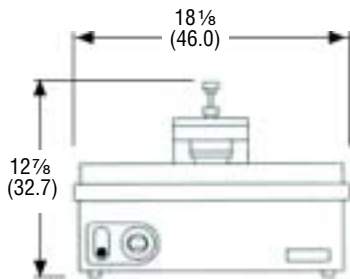

DIMENSIONS

□ Dimensions shown in inches (cm).

40791, 40792, 40789 & 40790
Front and Side Views

40791, 40792, 40789 & 40790
Top View

40793 Front and Side Views

40793 Top View

SPECIFICATIONS

Item	Cooking Surface		Watts	Volts	Amps	Plug
	Width	Length				
40791	13 ⁵ / ₁₆ (33.8)	12 ³ / ₁₆ (31)	1800	120	15	5-15P
40792	13 ⁵ / ₁₆ (33.8)	12 ³ / ₁₆ (31)	1800	120	15	5-15P
40793	17 ⁷ / ₁₆ (44.3)	15 ⁵ / ₈ (39.7)	1800	120	15	5-15P
40789	13 ⁵ / ₁₆ (33.8)	12 ³ / ₁₆ (31)	1800	120	15	5-15P
40790	13 ⁵ / ₁₆ (33.8)	12 ³ / ₁₆ (31)	1800	120	15	5-15P