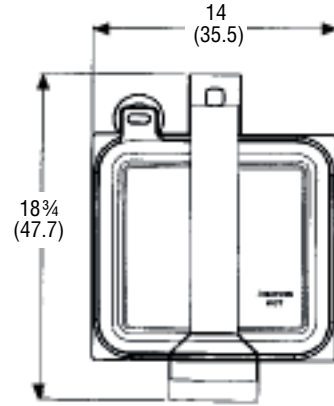

DIMENSIONS

□ Dimensions shown in inches (cm).

40791, 40792, 40789 & 40790
Front and Side Views

40791, 40792, 40789 & 40790
Top View

40793 Front and Side Views

40793 Top View

SPECIFICATIONS

Item	Cooking Surface		Watts	Volts	Amps	Plug
	Width	Length				
40791	13 ⁵ / ₁₆ (33.8)	12 ³ / ₁₆ (31)	1800	120	15	5-15P
40792	13 ⁵ / ₁₆ (33.8)	12 ³ / ₁₆ (31)	1800	120	15	5-15P
40793	17 ⁷ / ₁₆ (44.3)	15 ⁵ / ₈ (39.7)	1800	120	15	5-15P
40789	13 ⁵ / ₁₆ (33.8)	12 ³ / ₁₆ (31)	1800	120	15	5-15P
40790	13 ⁵ / ₁₆ (33.8)	12 ³ / ₁₆ (31)	1800	120	15	5-15P