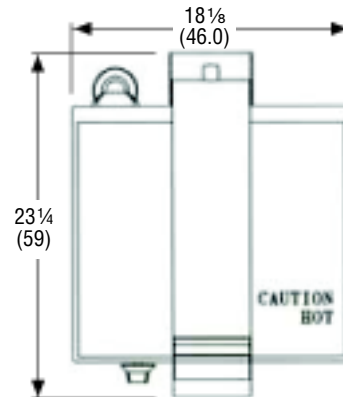

DIMENSIONS

□ Dimensions shown in inches (cm).

40791, 40792, 40789 & 40790
Front and Side Views

40791, 40792, 40789 & 40790
Top View

40793 Front and Side Views

40793 Top View

SPECIFICATIONS

Item	Cooking Surface		Watts	Volts	Amps	Plug
	Width	Length				
40791	13 ⁵ / ₁₆ (33.8)	12 ³ / ₁₆ (31)	1800	120	15	5-15P
40792	13 ⁵ / ₁₆ (33.8)	12 ³ / ₁₆ (31)	1800	120	15	5-15P
40793	17 ⁷ / ₁₆ (44.3)	15 ⁵ / ₈ (39.7)	1800	120	15	5-15P
40789	13 ⁵ / ₁₆ (33.8)	12 ³ / ₁₆ (31)	1800	120	15	5-15P
40790	13 ⁵ / ₁₆ (33.8)	12 ³ / ₁₆ (31)	1800	120	15	5-15P