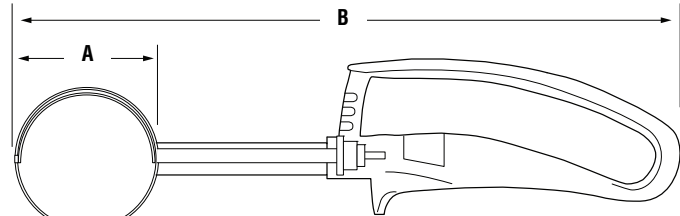

Extended Length

SPECIFICATIONS

Item No.	Color	Size (Approximate Servings per QT.)	Capacity			Item Dimensions	
			Fluid Oz (ML)	Fluid Oz (Approx.)	Cup/Teaspoon/Teaspoon	(A) IN (CM)	(B) IN (CM)
47390	White	6	4.7 (139)	4¾	⅝ Cup	3 (7.6)	9⅝ (24.4)
47391	Gray	8	3.7 (109.5)	3¾	½ Cup	2⅞ (7.3)	9¼ (23.8)
47392	Ivory	10	3.2 (96)	3¼	⅝ Cup	2¾ (7)	9¼ (23.8)
47393	Green	12	2.8 (83.6)	2⅞	⅓ Cup	2½ (6.4)	9⅝ (23.2)
47394	Sky Blue	14	2.4 (71.4)	2⅝	⅓ Cup	2⅝ (6)	9 (22.9)
47395	Royal Blue	16	2.0 (59.5)	2	¼ Cup	2¼ (5.7)	8⅞ (22.5)
47396	Yellow	20	1.8 (53.4)	1⅞	3½ Tablespoons	2¼ (5.7)	8¾ (22.2)
47397	Red	24	1.52 (45)	1½	3 Tablespoons	2 (5.1)	8½ (21.6)
47398	Black	30	1.13 (33.3)	1⅝	2¼ Tablespoons	1⅞ (4.8)	8¼ (20.8)
47399	Mushroom	36	0.94 (27.8)	⅞	1¼ Tablespoons	1¾ (4.4)	8¼ (20.8)
47400	Orchid	40	0.72 (21.2)	¾	1½ Tablespoons	1⅝ (4.1)	7⅞ (20.1)
47401	Terracotta	50	0.65 (19.2)	⅝	4 Teaspoons	1½ (3.8)	7⅞ (20.0)
47402	Pink	60	0.54 (15.9)	½	1 Tablespoon	1⅝ (3.5)	7¾ (19.7)
47403	Plum	70	0.47(13.8)	⅜	2¾ Teaspoons	1¼ (3.2)	7¾ (19.7)
47404	Orange	100	0.33 (9.6)	¼	2 Teaspoons	1⅝ (2.9)	7½ (19.1)
47370	White	6	4.7 (139)	4¾	⅝ Cup	3 (7.6)	10⅞ (27.6)
47371	Gray	8	3.7 (109.5)	3¾	½ Cup	2⅞ (7.3)	10⅝ (27)
47372	Ivory	10	3.2 (96)	3¼	⅝ Cup	2¾ (7)	10½ (26.7)
47373	Green	12	2.8 (83.6)	2⅞	⅓ Cup	2½ (6.4)	10⅝ (26.4)
47374	Royal Blue	16	2.0 (59.5)	2	¼ Cup	2¼ (5.7)	10 (25.5)
47375	Yellow	20	1.8 (53.4)	1⅞	3½ Tablespoons	2¼ (5.7)	10 (25.4)
47376	Red	24	1.52 (45)	1½	3 Tablespoons	2 (5.1)	9⅞ (25.1)
47377	Black	30	1.13 (33.3)	1⅝	2¼ Tablespoons	1⅞ (4.8)	9⅝ (24.4)
47378	Orchid	40	0.72 (21.2)	¾	1½ Tablespoons	1⅝ (4.1)	9¼ (23.5)
47379	Pink	60	0.54 (15.9)	½	1 Tablespoon	1⅝ (3.5)	9⅝ (23.2)

The Vollrath Company, L.L.C.
1236 North 18th Street
Sheboygan, WI 53081-3201 U.S.A.
Customer Service: 800.628.0830
Canada Customer Service: 800.695.8560
Main Fax: 800.752.5620 or 920.459.6573

Technical Services: 800.628.0832
Technical Services Fax: 920.459.5462