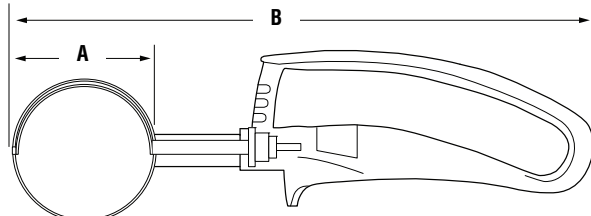

ONE-PIECE COLOR-CODED NSF SQUEEZE DISHERS

MODELS

Standard Length	Extended Length	Size	Color	Standard Length	Extended Length	Size	Color	Standard Length	Extended Length	Size	Color
47390	47370	6	White	47395	47374	16	Royal Blue	47400	47378	40	Orchid
47391	47371	8	Gray	47396	47375	20	Yellow	47401	N/A	50	Terracotta
47392	47372	10	Ivory	47397	47376	24	Red	47402	47379	60	Pink
47393	47373	12	Green	47398	47377	30	Black	47403	N/A	70	Plum
47394	N/A	14	Sky Blue	47399	N/A	36	Mushroom	47404	N/A	100	Orange

DIMENSIONS

☐ Dimensions shown in inches (cm).

Standard Length