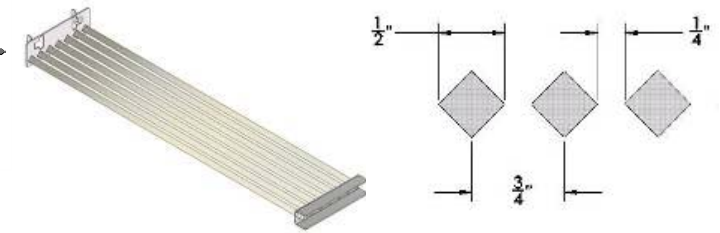

- CUTTING BOARD
- CONDIMENT RAIL
- PLATE RAIL
- BACKSPASH
- GRATE OPTIONS
- GRIDDLE PLATE

STANDARD FEATURES

- Stainless steel construction.
- Welded and smooth blended edges.
- Line matched to MSA,900RX griddles and VHP hotplate accessories.
- Cutting board accessory features stainless steel frame with removable board inserts. Inserts are 1" thick X 7" wide, Sani-TUFF® rubber NSF listed boards.
- Condiment rails will accommodate up to the following amounts of 1/6 size containers:
 - 25" model – 3
 - 36" model – 4
 - 47" model – 6
 - 60" model – 8
 - 72" model – 10
- Plate rails feature a full 12¼" deep stainless steel shelf.
- Back splash kit has 6" back and tapered sides.
- Variety of grate options available to fit your broiling needs. Grates are cast iron or welded standard steel construction.
- Griddle plate accessory is constructed of ¼" welded standard steel plate.
- One year limited parts and labor warranty.

GRIDDLE CUTTING BOARD

CHARBROILER CONDIMENT RAIL

HOTPLATE PLATE RAIL

OPTIONS

- Product variations available. See your sales representative for product variance requests.

SPECIFY CHARBROILER SIZE WHEN ORDERING.

ACCESSORIES VACB COUNTER MODEL GAS CHARBROILER

All above grates are 5.25" wide X 24"

GRATES	
DESCRIPTION	ACCESSORY CODE
Round rod(1/2"welded steel rods)	GRATE-RR724
Cast diamond(standard-cast iron)	GRATE-CDIA24
Diamond fabricated(welded steel)	GRATE-DIA24
Cast straight(cast iron)	GRATE-CSTR24
Griddle Plate(welded 1/4" steel)	GRATE-GRID24