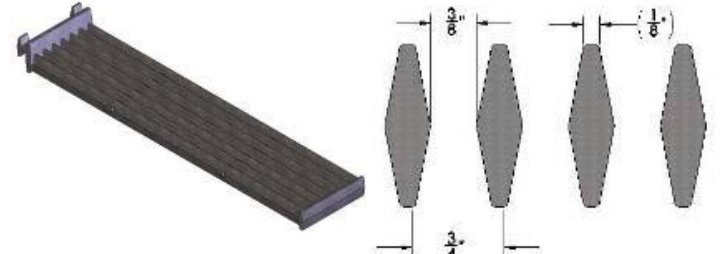

- CUTTING BOARD
- CONDIMENT RAIL
- PLATE RAIL
- BACKSPASH
- GRATE OPTIONS
- GRIDDLE PLATE

STANDARD FEATURES

- Stainless steel construction.
- Welded and smooth blended edges.
- Line matched to MSA,900RX griddles and VHP hotplate accessories.
- Cutting board accessory features stainless steel frame with removable board inserts. Inserts are 1" thick X 7" wide, Sani-TUFF® rubber NSF listed boards.
- Condiment rails will accommodate up to the following amounts of 1/6 size containers:
 - 25" model – 3
 - 36" model – 4
 - 47" model – 6
 - 60" model – 8
 - 72" model – 10
- Plate rails feature a full 12¼" deep stainless steel shelf.
- Back splash kit has 6" back and tapered sides.
- Variety of grate options available to fit your broiling needs. Grates are cast iron or welded standard steel construction.
- Griddle plate accessory is constructed of ¼" welded standard steel plate.
- One year limited parts and labor warranty.

GRIDDLE CUTTING BOARD

CHARBROILER CONDIMENT RAIL

HOTPLATE PLATE RAIL

OPTIONS

- Product variations available. See your sales representative for product variance requests.

SPECIFY CHARBROILER SIZE WHEN ORDERING.

ACCESSORIES VACB COUNTER MODEL GAS CHARBROILER

All above grates are 5.25" wide X 24"

GRATES	
DESCRIPTION	ACCESSORY CODE
Round rod(1/2"welded steel rods)	GRATE-RR724
Cast diamond(standard-cast iron)	GRATE-CDIA24
Diamond fabricated(welded steel)	GRATE-DIA24
Cast straight(cast iron)	GRATE-CSTR24
Griddle Plate(welded 1/4" steel)	GRATE-GRID24