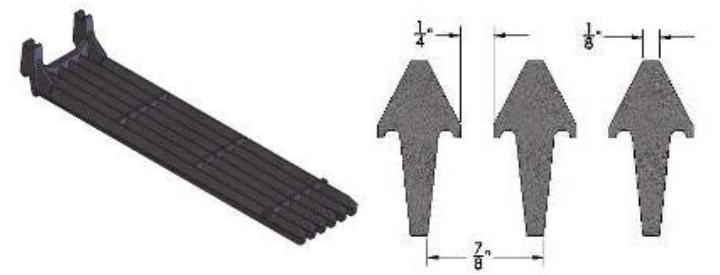

- CUTTING BOARD
- CONDIMENT RAIL
- PLATE RAIL
- BACKSPASH
- GRATE OPTIONS
- GRIDDLE PLATE

STANDARD FEATURES

- Stainless steel construction.
- Welded and smooth blended edges.
- Line matched to MSA,900RX griddles and VHP hotplate accessories.
- Cutting board accessory features stainless steel frame with removable board inserts. Inserts are 1" thick X 7" wide, Sani-TUFF® rubber NSF listed boards.
- Condiment rails will accommodate up to the following amounts of 1/6 size containers:
 - 25" model – 3
 - 36" model – 4
 - 47" model – 6
 - 60" model – 8
 - 72" model – 10
- Plate rails feature a full 12¼" deep stainless steel shelf.
- Back splash kit has 6" back and tapered sides.
- Variety of grate options available to fit your broiling needs. Grates are cast iron or welded standard steel construction.
- Griddle plate accessory is constructed of ¼" welded standard steel plate.
- One year limited parts and labor warranty.

GRIDDLE CUTTING BOARD

CHARBROILER CONDIMENT RAIL

HOTPLATE PLATE RAIL

OPTIONS

- Product variations available. See your sales representative for product variance requests.

SPECIFY CHARBROILER SIZE WHEN ORDERING.

ACCESSORIES VACB COUNTER MODEL GAS CHARBROILER

All above grates are 5.25" wide X 24"

GRATES	
DESCRIPTION	ACCESSORY CODE
Round rod(1/2"welded steel rods)	GRATE-RR724
Cast diamond(standard-cast iron)	GRATE-CDIA24
Diamond fabricated(welded steel)	GRATE-DIA24
Cast straight(cast iron)	GRATE-CSTR24
Griddle Plate(welded 1/4" steel)	GRATE-GRID24