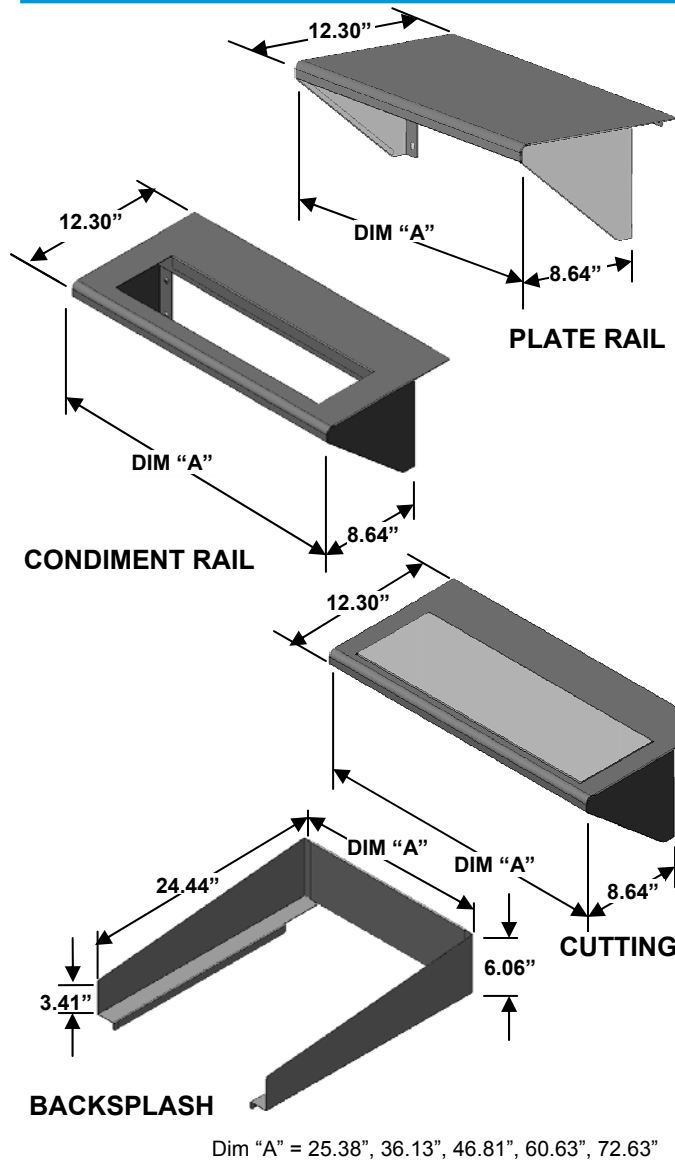

- CUTTING BOARD
- CONDIMENT RAIL
- PLATE RAIL
- BACKSPASH
- GRATE OPTIONS
- GRIDDLE PLATE

STANDARD FEATURES

- Stainless steel construction.
- Welded and smooth blended edges.
- Line matched to MSA,900RX griddles and VHP hotplate accessories.
- Cutting board accessory features stainless steel frame with removable board inserts. Inserts are 1" thick X 7" wide, Sani-TUFF® rubber NSF listed boards.
- Condiment rails will accommodate up to the following amounts of 1/6 size containers:
 - 25" model – 3
 - 36" model – 4
 - 47" model – 6
 - 60" model – 8
 - 72" model – 10
- Plate rails feature a full 12¼" deep stainless steel shelf.
- Back splash kit has 6" back and tapered sides.
- Variety of grate options available to fit your broiling needs. Grates are cast iron or welded standard steel construction.
- Griddle plate accessory is constructed of ¼" welded standard steel plate.
- One year limited parts and labor warranty.

GRIDDLE CUTTING BOARD

CHARBROILER CONDIMENT RAIL

HOTPLATE PLATE RAIL

OPTIONS

- Product variations available. See your sales representative for product variance requests.

SPECIFY CHARBROILER SIZE WHEN ORDERING.

ACCESSORIES VACB COUNTER MODEL GAS CHARBROILER

All above grates are 5.25" wide X 24"

GRATES	
DESCRIPTION	ACCESSORY CODE
Round rod(1/2"welded steel rods)	GRATE-RR724
Cast diamond(standard-cast iron)	GRATE-CDIA24
Diamond fabricated(welded steel)	GRATE-DIA24
Cast straight(cast iron)	GRATE-CSTR24
Griddle Plate(welded 1/4" steel)	GRATE-GRID24