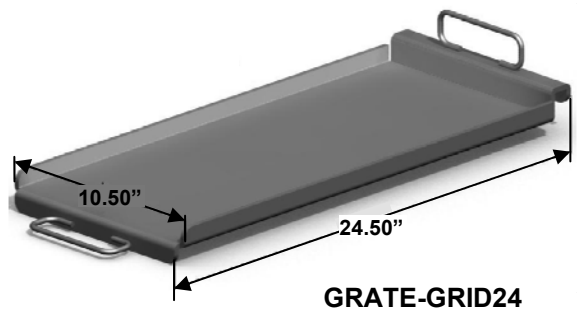

NOTE: In line with its policy to continually improve its products, Vulcan-Hart Company reserves the right to change materials and specifications without notice.