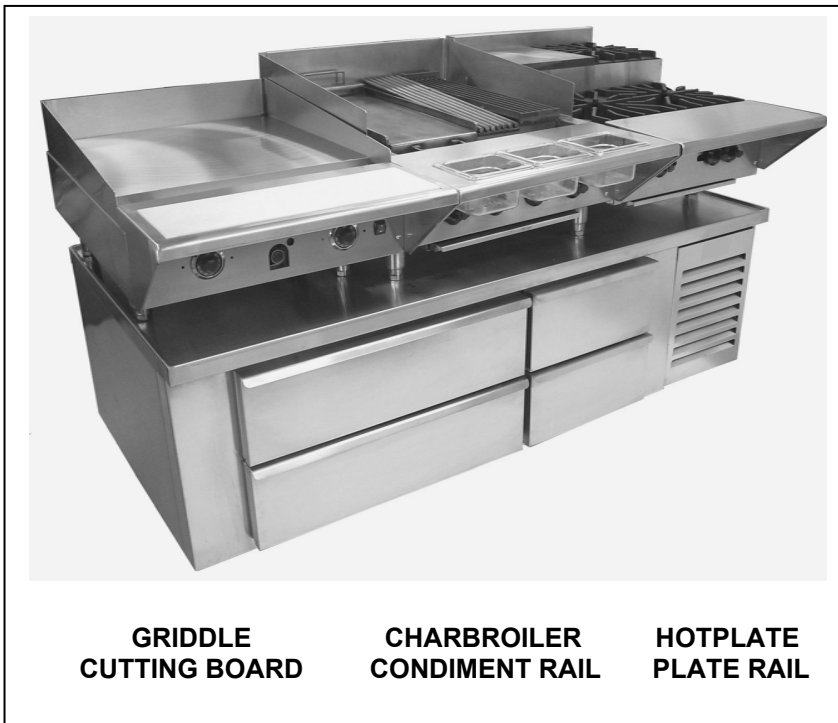

ACCESSORIES

VACB COUNTER MODEL GAS CHARBROILER

Model VACB47 With Backsplash, Plate Rail And Grate Options
Grates - Left To Right: Steel Round Rod(2), Cast Diamond(2), Griddle Plate(1) and Cast Straight(2)

- CUTTING BOARD
- CONDIMENT RAIL
- PLATE RAIL
- BACKSPASH
- GRATE OPTIONS
- GRIDDLE PLATE

STANDARD FEATURES

- Stainless steel construction.
- Welded and smooth blended edges.
- Line matched to MSA,900RX griddles and VHP hotplate accessories.
- Cutting board accessory features stainless steel frame with removable board inserts. Inserts are 1" thick X 7" wide, Sani-TUFF® rubber NSF listed boards.
- Condiment rails will accommodate up to the following amounts of 1/6 size containers:
 - 25" model – 3
 - 36" model – 4
 - 47" model – 6
 - 60" model – 8
 - 72" model – 10
- Plate rails feature a full 12¼" deep stainless steel shelf.
- Back splash kit has 6" back and tapered sides.
- Variety of grate options available to fit your broiling needs. Grates are cast iron or welded standard steel construction.
- Griddle plate accessory is constructed of ¼" welded standard steel plate.
- One year limited parts and labor warranty.

GRIDDLE CUTTING BOARD

CHARBROILER CONDIMENT RAIL

HOTPLATE PLATE RAIL

OPTIONS

- Product variations available. See your sales representative for product variance requests.

SPECIFY CHARBROILER SIZE WHEN ORDERING.

ACCESSORIES VACB COUNTER MODEL GAS CHARBROILER

All above grates are 5.25" wide X 24"

GRATES	
DESCRIPTION	ACCESSORY CODE
Round rod(1/2"welded steel rods)	GRATE-RR724
Cast diamond(standard-cast iron)	GRATE-CDIA24
Diamond fabricated(welded steel)	GRATE-DIA24
Cast straight(cast iron)	GRATE-CSTR24
Griddle Plate(welded 1/4" steel)	GRATE-GRID24