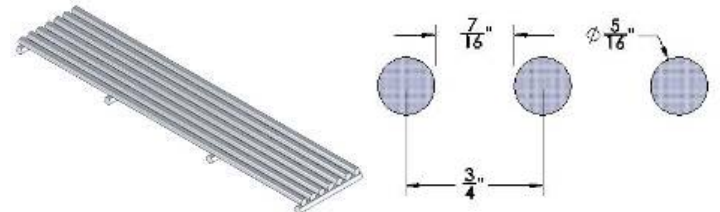

- CUTTING BOARD
- CONDIMENT RAIL
- PLATE RAIL
- BACKSPASH
- GRATE OPTIONS
- GRIDDLE PLATE

STANDARD FEATURES

- Stainless steel construction.
- Welded and smooth blended edges.
- Line matched to MSA,900RX griddles and VHP hotplate accessories.
- Cutting board accessory features stainless steel frame with removable board inserts. Inserts are 1" thick X 7" wide, Sani-TUFF® rubber NSF listed boards.
- Condiment rails will accommodate up to the following amounts of 1/6 size containers:
 - 25" model – 3
 - 36" model – 4
 - 47" model – 6
 - 60" model – 8
 - 72" model – 10
- Plate rails feature a full 12¼" deep stainless steel shelf.
- Back splash kit has 6" back and tapered sides.
- Variety of grate options available to fit your broiling needs. Grates are cast iron or welded standard steel construction.
- Griddle plate accessory is constructed of ¼" welded standard steel plate.
- One year limited parts and labor warranty.

GRIDDLE CUTTING BOARD

CHARBROILER CONDIMENT RAIL

HOTPLATE PLATE RAIL

OPTIONS

- Product variations available. See your sales representative for product variance requests.

SPECIFY CHARBROILER SIZE WHEN ORDERING.

ACCESSORIES VACB COUNTER MODEL GAS CHARBROILER

All above grates are 5.25" wide X 24"

GRATES	
DESCRIPTION	ACCESSORY CODE
Round rod(1/2"welded steel rods)	GRATE-RR724
Cast diamond(standard-cast iron)	GRATE-CDIA24
Diamond fabricated(welded steel)	GRATE-DIA24
Cast straight(cast iron)	GRATE-CSTR24
Griddle Plate(welded 1/4" steel)	GRATE-GRID24