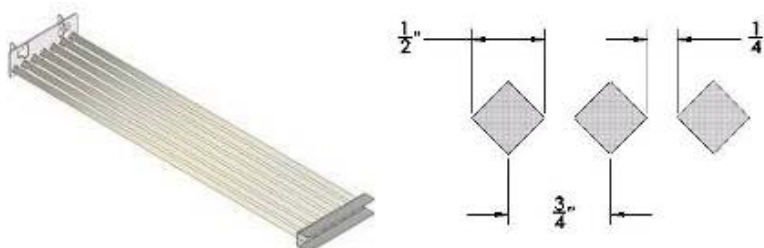

Steel Diamond Grate