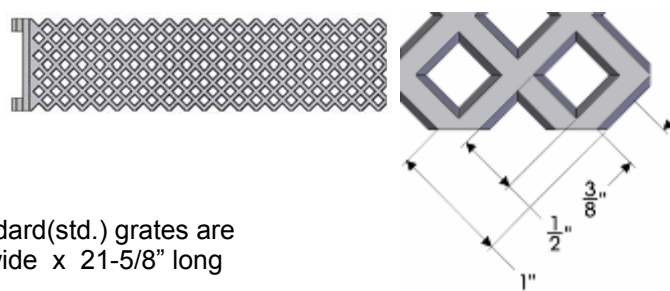

All standard(std.) grates are 5-1/4" wide x 21-5/8" long

Cast Diamond Grate

Steel Diamond Grate

Cast Straight Grate

Steel Round Rod Grate

Cast Waffle Grate

NOTE: In line with its policy to continually improve its product, Wolf Range Company reserves the right to change materials and specifications without notice.