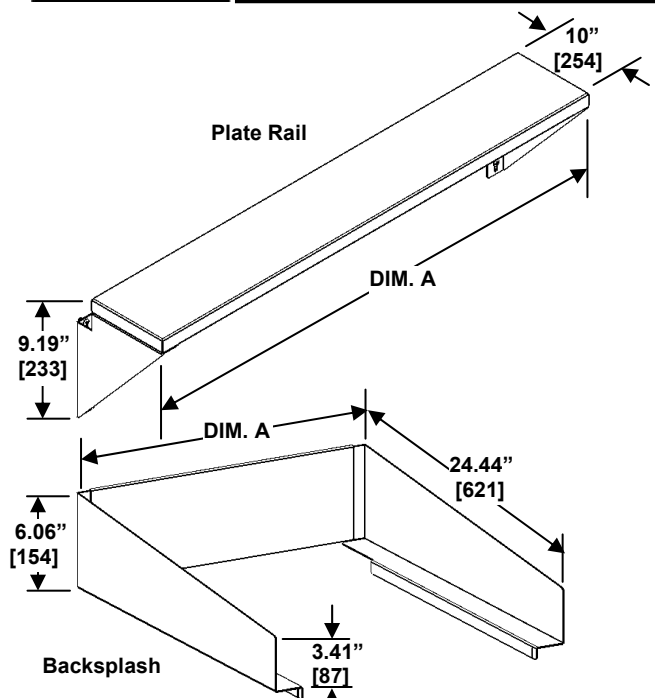

PLATE RAIL
BACKSPASH
CAST IRON DIAMOND GRATE
STEEL DIAMOND GRATE
CAST IRON STRAIGHT GRATE
STEEL ROUND ROD GRATE
CAST IRON WAFFLE GRATE

STANDARD FEATURES

- ▶ Plate rail is all stainless steel construction and features a 10" deep shelf.
- ▶ Back splash is all stainless steel construction with 6" back and tapered, full length sides.
- ▶ Diamond grates are available in cast iron or welded steel construction.
- ▶ Round Grates are welded from 5/16" steel rods.
- ▶ Cast iron waffle grates useful for grilling vegetables and small items. Makes "criss-cross" pattern on product.
- ▶ One year limited parts and labor warranty.

WOLF RANGE COMPANY

ACCESSORIES: SCB Counter Model Gas CharBroilers

ACCESSORIES: SCB SERIES COUNTER MODEL GAS CHARBROILER

DIM. A = 25.19"[640], 36"[914], 46.69"[1186], 60"[1524] and 72"[1829]

MODEL	ACCESSORY CODE	
	BACKSPLASH	PLATE RAIL
SCB25	SPLASH6-CB25	PLTRAIL-VCCB25
SCB36	SPLASH6-CB36	PLTRAIL-VCCB36
SCB47	SPLASH6-CB47	PLTRAIL-VCCB47
SCB60	SPLASH6-CB60	PLTRAIL-VCCB60
SCB72	SPLASH6-CB72	PLTRAIL-VCCB72

All standard(std.) grates are 5-1/4" wide x 21-5/8" long

Cast Diamond Grate

Steel Diamond Grate

Cast Straight Grate

Steel Round Rod Grate

Cast Waffle Grate

NOTE: In line with its policy to continually improve its product, Wolf Range Company reserves the right to change materials and specifications without notice.