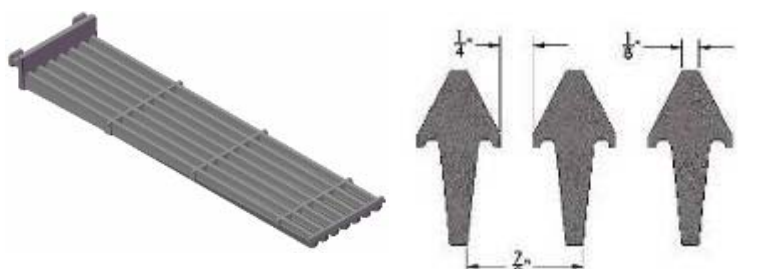

Cast Straight Grate