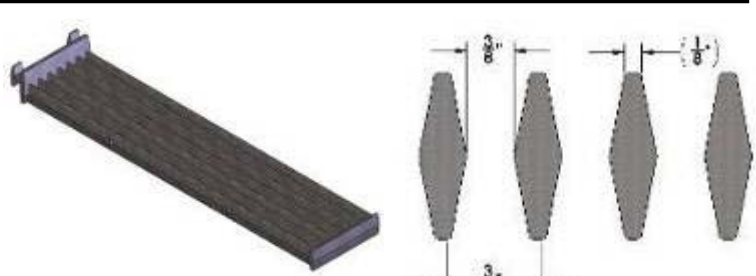

Cast Diamond Grate